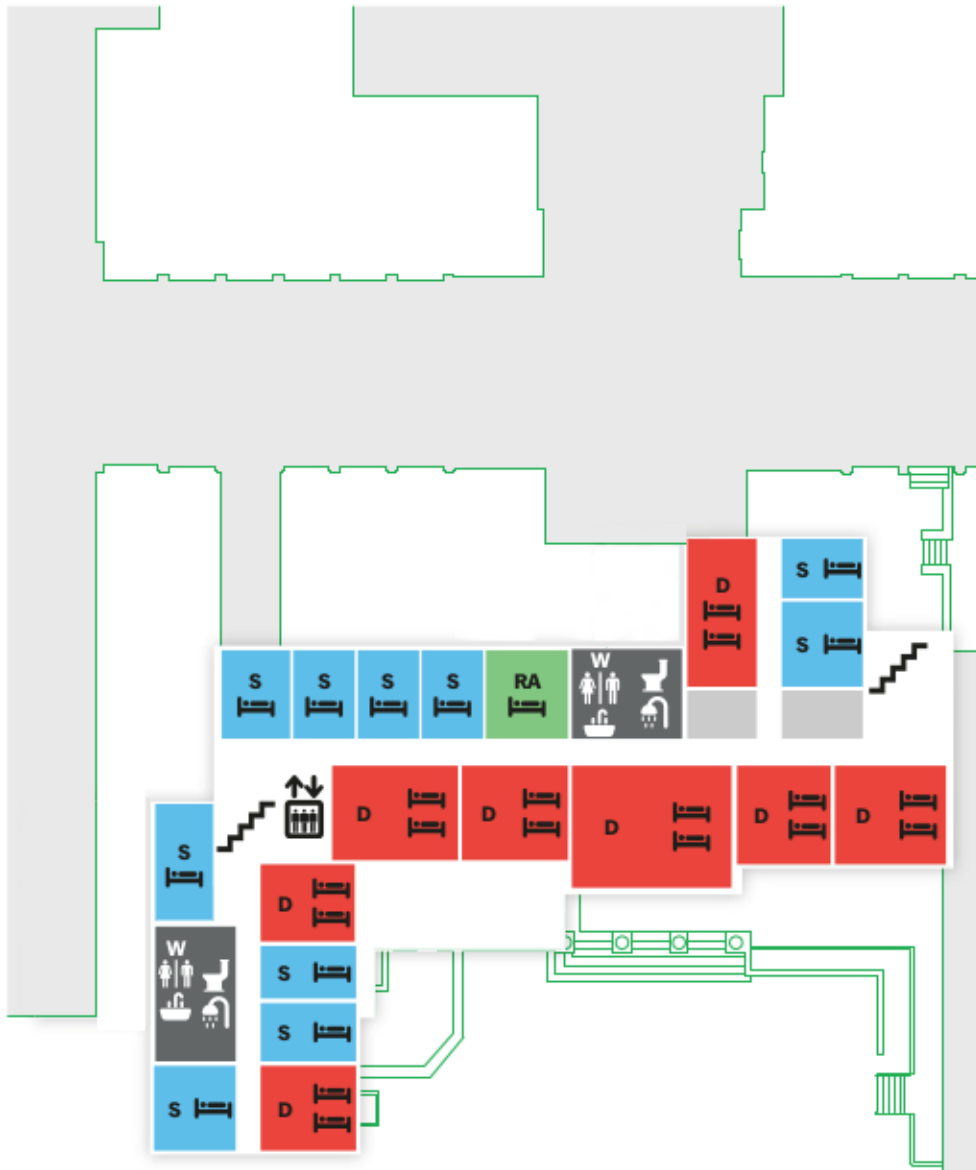

OLD EDDY – BASEMENT

Legend

- S** Single
- RA** RA Room
- D** Double
- W** Washroom
- C** Common Area
- L** Laundry
- Stairs
- Door
- All-Gender Washroom
- Kitchen
- Bed
- Sink
- Toilet
- Shower

OLD EDDY – LEVEL 1

Legend

- S** Single
- RA** RA Room
- D** Double
- W** Washroom
- C** Common Area
- L** Laundry
- Stairs
- Door
- All-Gender Washroom
- Kitchen
- Bed
- Sink
- Toilet
- Shower

OLD EDDY – LEVEL 2

Legend

- S Single
- RA RA Room
- D Double
- W Washroom
- C Common Area
- L Laundry
-  Stairs
-  Door
-  All-Gender Washroom
-  Kitchen
-  Bed
-  Sink
-  Toilet
-  Shower

OLD EDDY – LEVEL 3

Legend

- S** Single
- RA** RA Room
- D** Double
- W** Washroom
- C** Common Area
- L** Laundry
- Stairs
- Door
- All-Gender Washroom
- Kitchen
- Bed
- Sink
- Toilet
- Shower

OLD EDDY – LEVEL 4

Legend

- S** Single
- RA** RA Room
- D** Double
- W** Washroom
- C** Common Area
- L** Laundry
- Stairs
- Door
- All-Gender Washroom
- Kitchen
- Bed
- Sink
- Toilet
- Shower