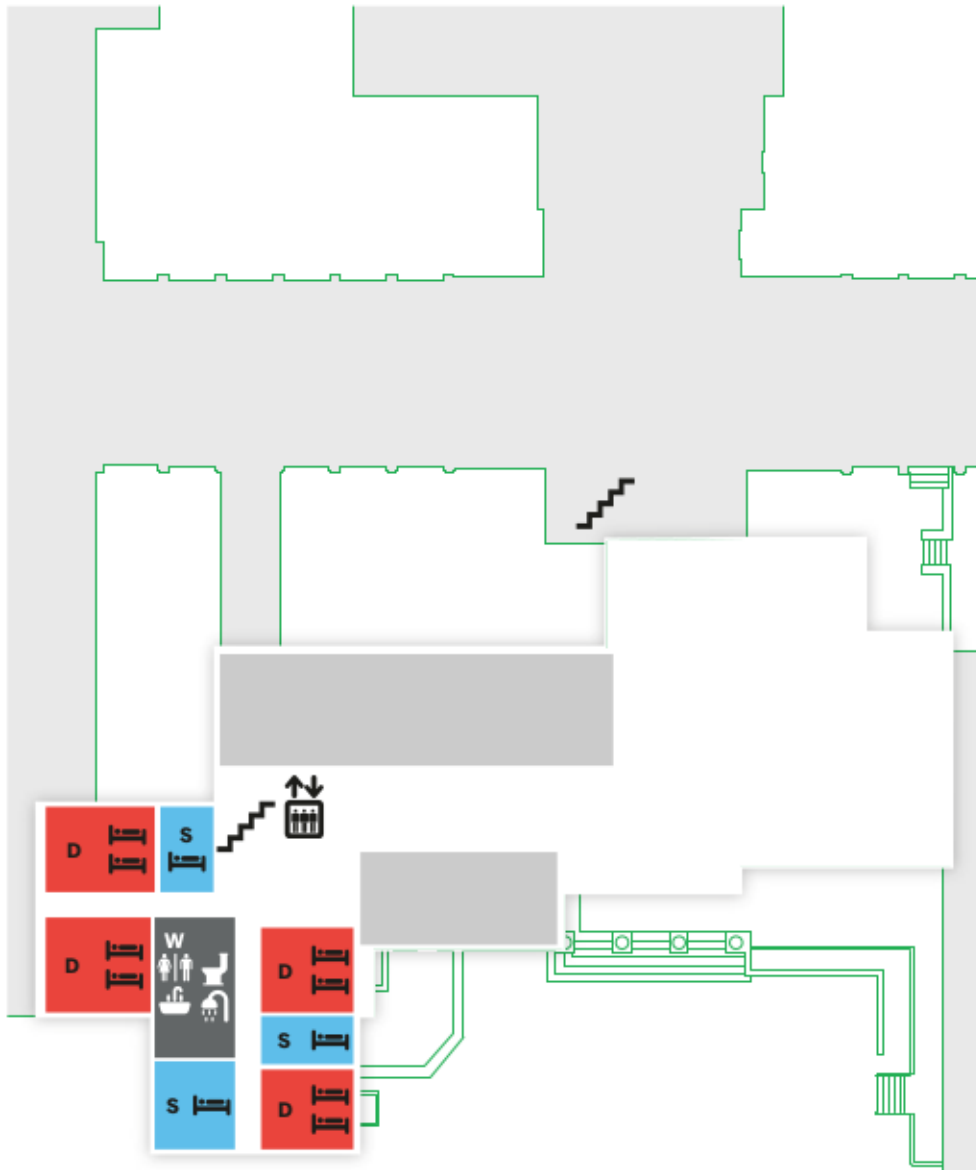

OLD EDDY – BASEMENT

Legend

- S** Single
- RA** RA Room
- D** Double
- W** Washroom
- C** Common Area
- L** Laundry
- Stairs
- Door
- All-Gender Washroom
- Kitchen
- Bed
- Sink
- Toilet
- Shower

OLD EDDY – LEVEL 1

Legend

- S** Single
- RA** RA Room
- D** Double
- W** Washroom
- C** Common Area
- L** Laundry
- Stairs
- Door
- All-Gender Washroom
- Kitchen
- Bed
- Sink
- Toilet
- Shower

OLD EDDY – LEVEL 2

Legend

- S Single
- RA RA Room
- D Double
- W Washroom
- C Common Area
- L Laundry
-  Stairs
-  Door
-  All-Gender Washroom
-  Kitchen
-  Bed
-  Sink
-  Toilet
-  Shower

OLD EDDY – LEVEL 3

Legend

- S** Single
- RA** RA Room
- D** Double
- W** Washroom
- C** Common Area
- L** Laundry
- Stairs
- Door
- All-Gender Washroom
- Kitchen
- Bed
- Sink
- Toilet
- Shower

OLD EDDY – LEVEL 4

Legend

- S** Single
- RA** RA Room
- D** Double
- W** Washroom
- C** Common Area
- L** Laundry
- Stairs
- Door
- All-Gender Washroom
- Kitchen
- Bed
- Sink
- Toilet
- Shower