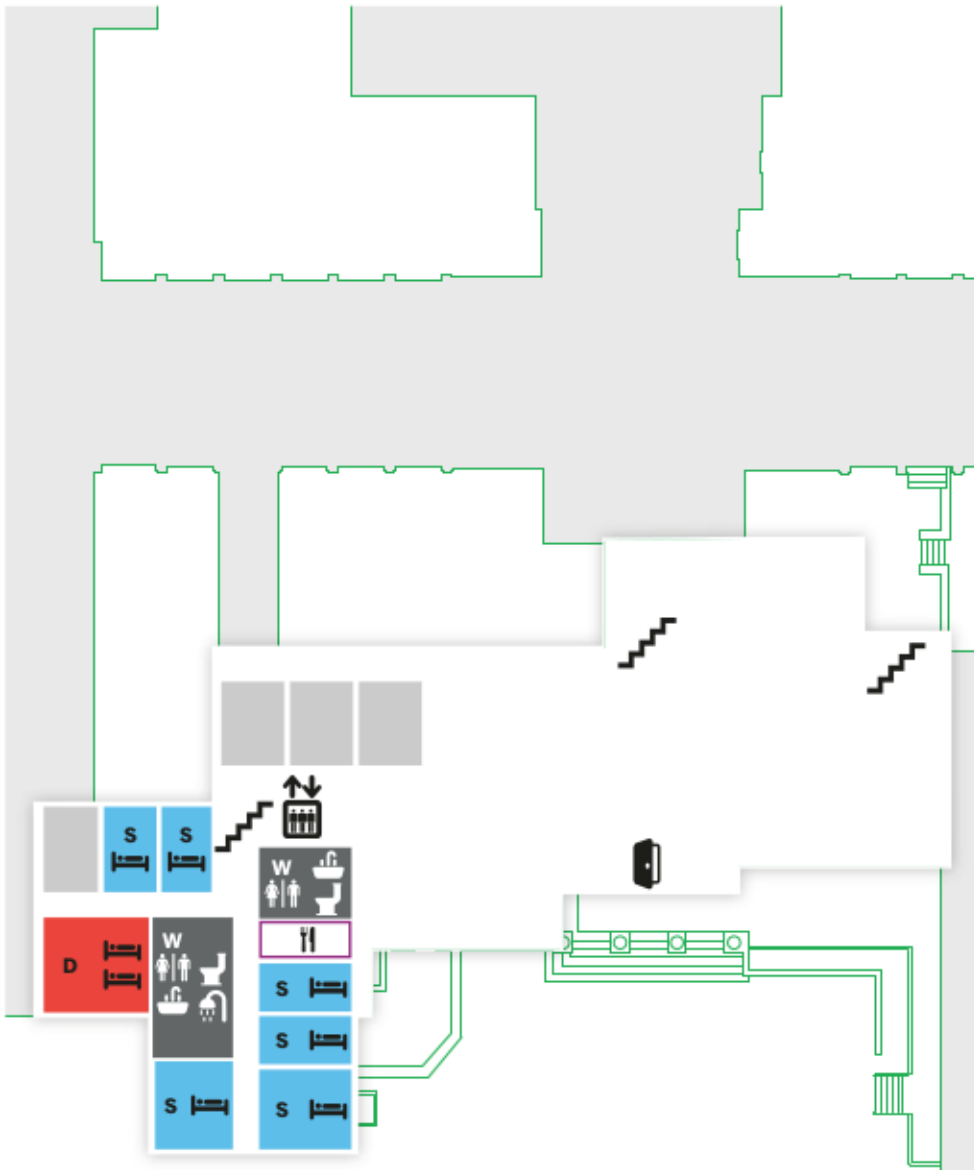

OLD EDDY – BASEMENT

Legend

- S** Single
- RA** RA Room
- D** Double
- W** Washroom
- C** Common Area
- L** Laundry
- Stairs
- Door
- All-Gender Washroom
- Kitchen
- Bed
- Sink
- Toilet
- Shower

OLD EDDY – LEVEL 1

Legend

- S** Single
- RA** RA Room
- D** Double
- W** Washroom
- C** Common Area
- L** Laundry
- Stairs
- Door
- All-Gender Washroom
- Kitchen
- Bed
- Sink
- Toilet
- Shower

OLD EDDY – LEVEL 2

Legend

- S Single
- RA RA Room
- D Double
- W Washroom
- C Common Area
- L Laundry
-  Stairs
-  Door
-  All-Gender Washroom
-  Kitchen
-  Bed
-  Sink
-  Toilet
-  Shower

OLD EDDY – LEVEL 3

Legend

- S** Single
- RA** RA Room
- D** Double
- W** Washroom
- C** Common Area
- L** Laundry
- Stairs
- Door
- All-Gender Washroom
- Kitchen
- Bed
- Sink
- Toilet
- Shower

OLD EDDY – LEVEL 4

Legend

- S** Single
- RA** RA Room
- D** Double
- W** Washroom
- C** Common Area
- L** Laundry
- Stairs
- Door
- All-Gender Washroom
- Kitchen
- Bed
- Sink
- Toilet
- Shower