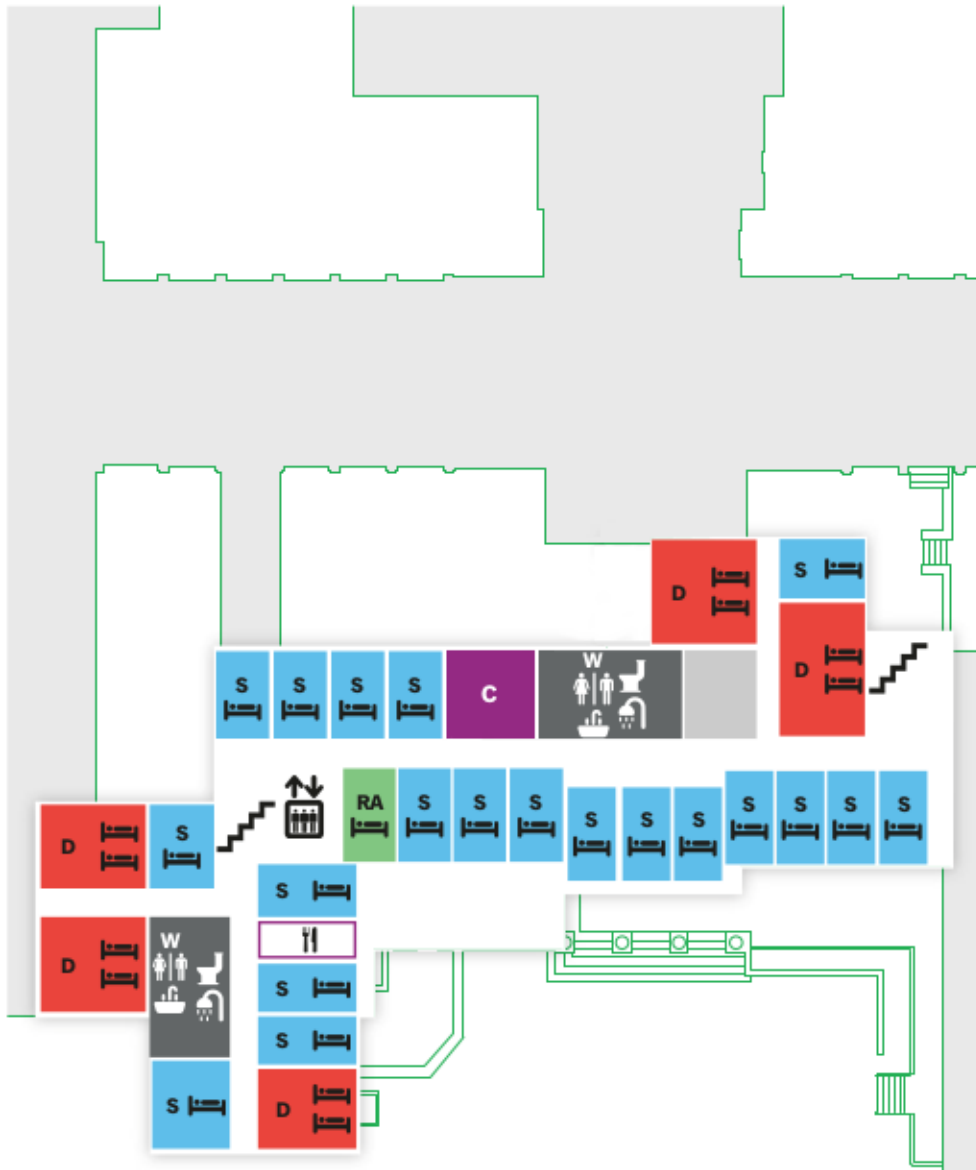

OLD EDDY – BASEMENT

Legend

- S** Single
- RA** RA Room
- D** Double
- W** Washroom
- C** Common Area
- L** Laundry
- Stairs
- Door
- All-Gender Washroom
- Kitchen
- Bed
- Sink
- Toilet
- Shower

OLD EDDY – LEVEL 1

Legend

- S** Single
- RA** RA Room
- D** Double
- W** Washroom
- C** Common Area
- L** Laundry
- Stairs
- Door
- All-Gender Washroom
- Kitchen
- Bed
- Sink
- Toilet
- Shower

OLD EDDY – LEVEL 2

Legend

- S Single
- RA RA Room
- D Double
- W Washroom
- C Common Area
- L Laundry
-  Stairs
-  Door
-  All-Gender Washroom
-  Kitchen
-  Bed
-  Sink
-  Toilet
-  Shower

OLD EDDY – LEVEL 3

Legend

- S** Single
- RA** RA Room
- D** Double
- W** Washroom
- C** Common Area
- L** Laundry
- Stairs
- Door
- All-Gender Washroom
- Kitchen
- Bed
- Sink
- Toilet
- Shower

OLD EDDY – LEVEL 4

Legend

- S** Single
- RA** RA Room
- D** Double
- W** Washroom
- C** Common Area
- L** Laundry
- Stairs
- Door
- All-Gender Washroom
- Kitchen
- Bed
- Sink
- Toilet
- Shower