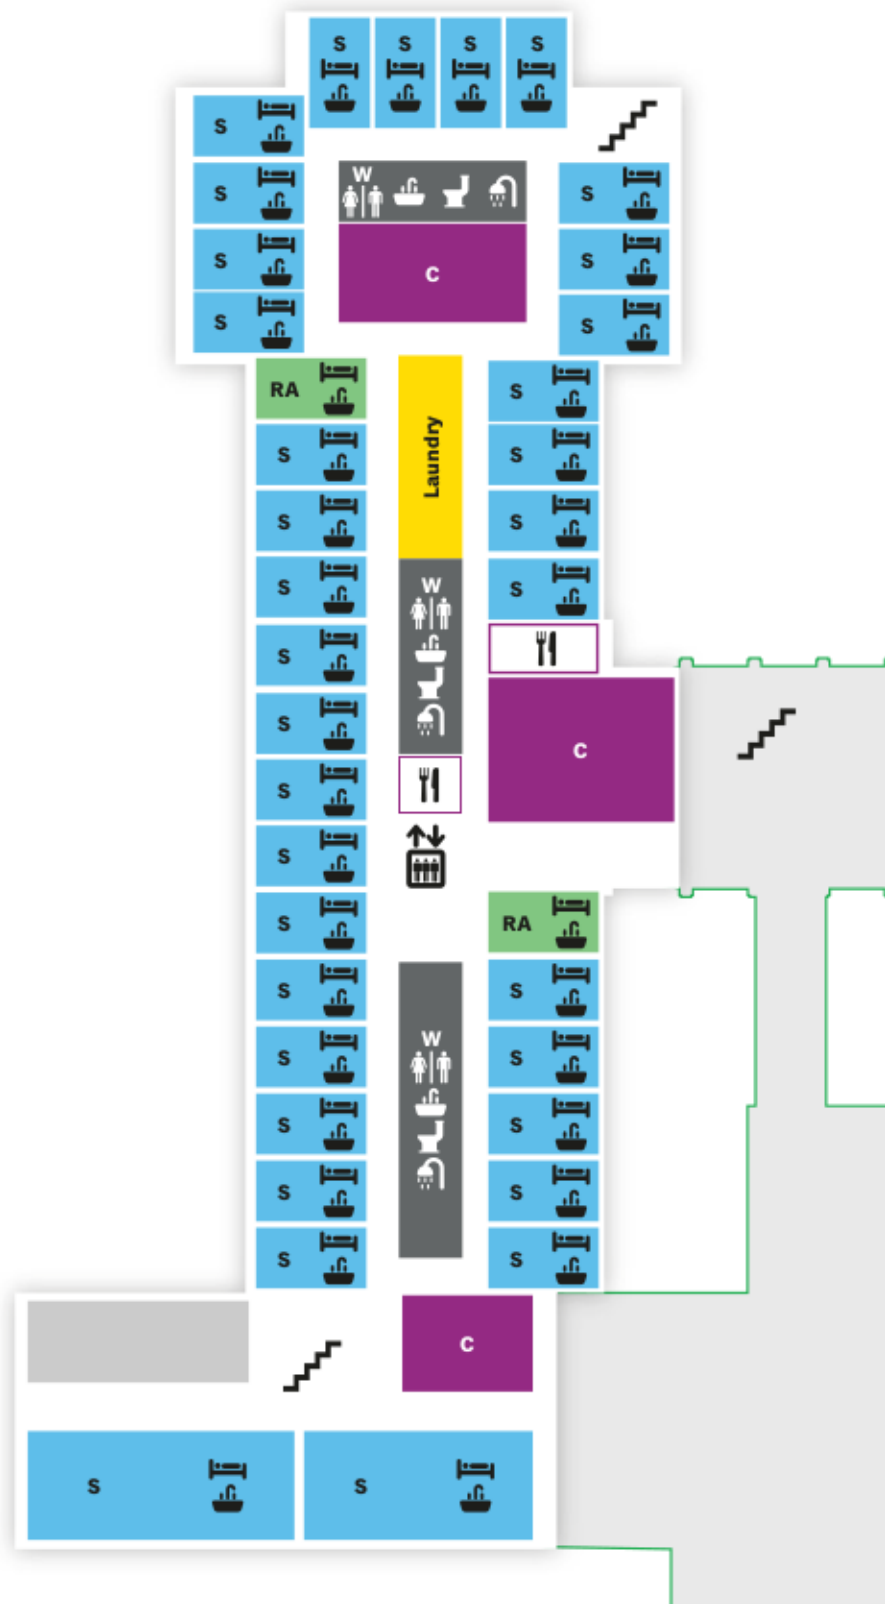

NEWCOMBE – LEVEL 1