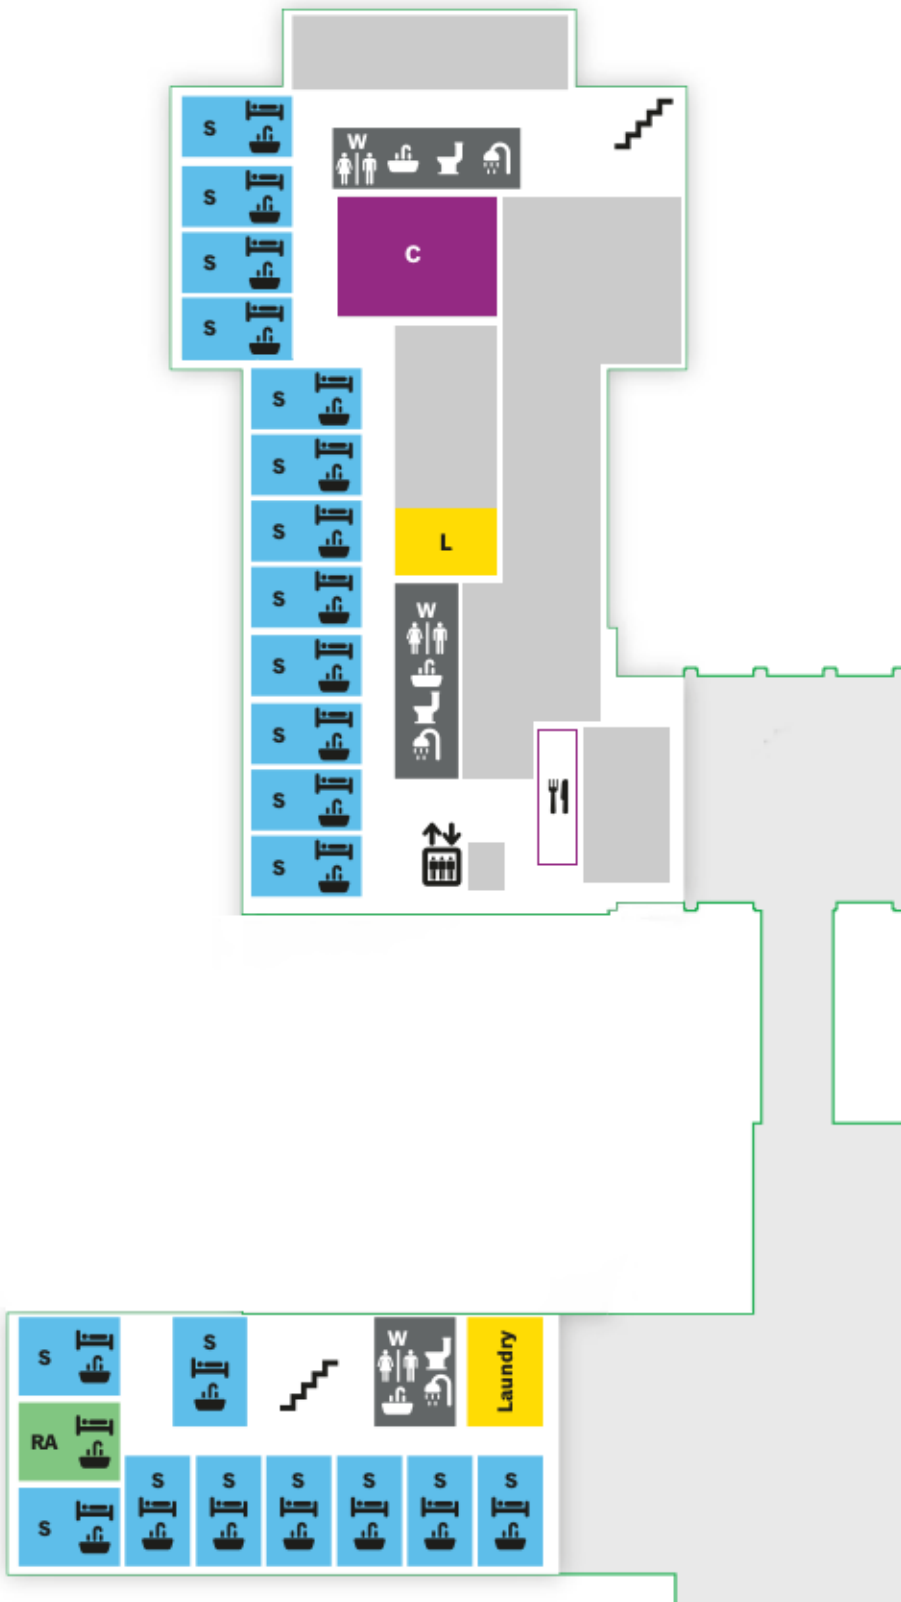

NEWCOMBE – BASEMENT