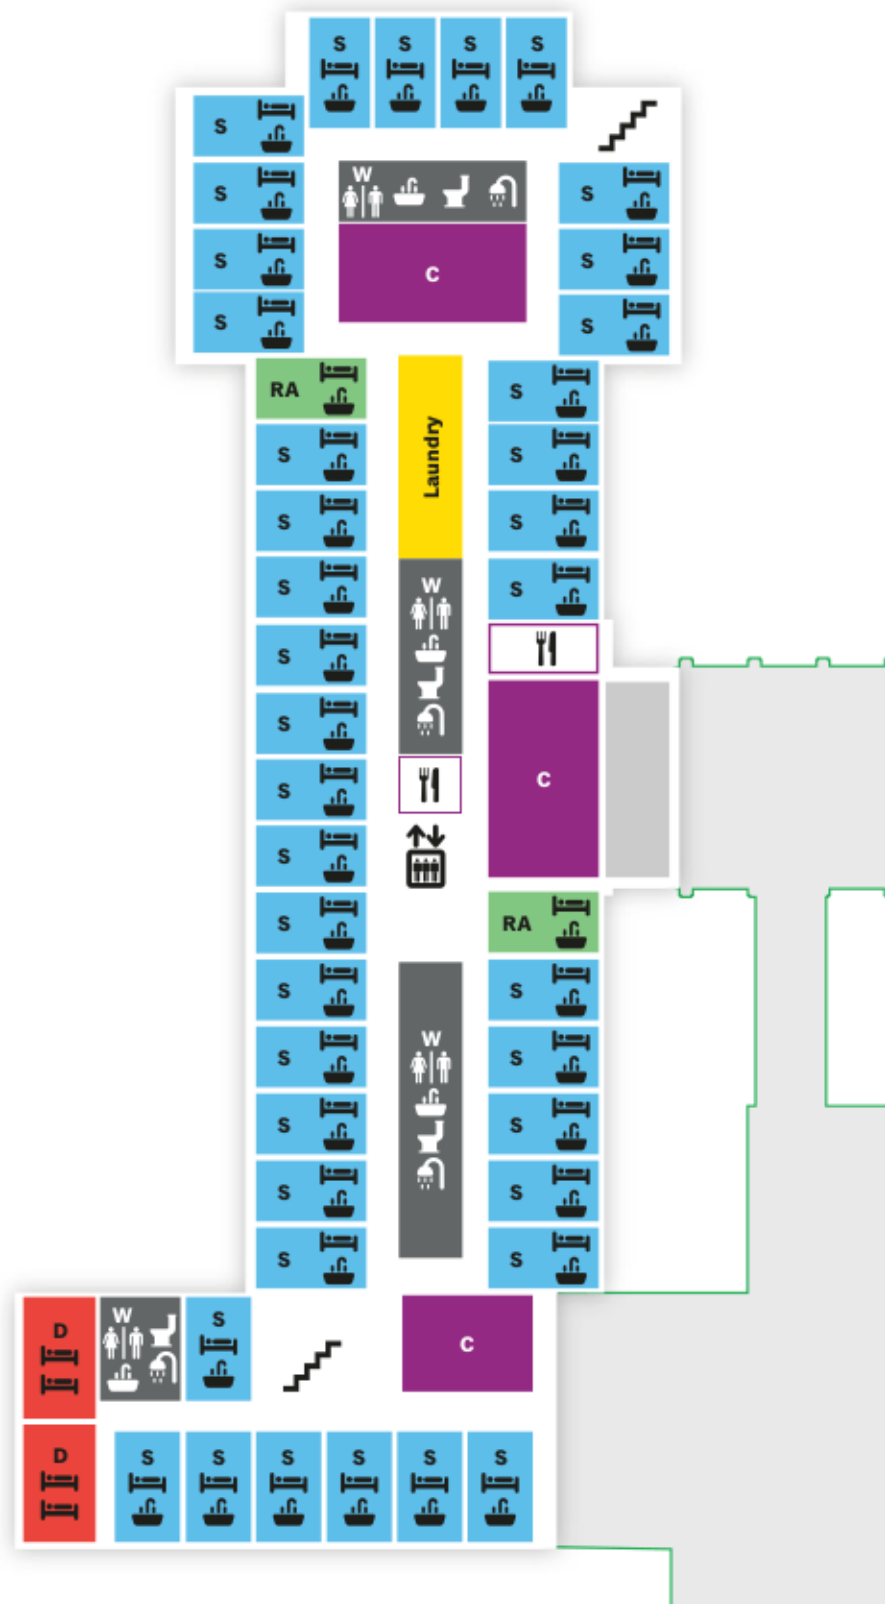

NEWCOMBE – LEVEL 3