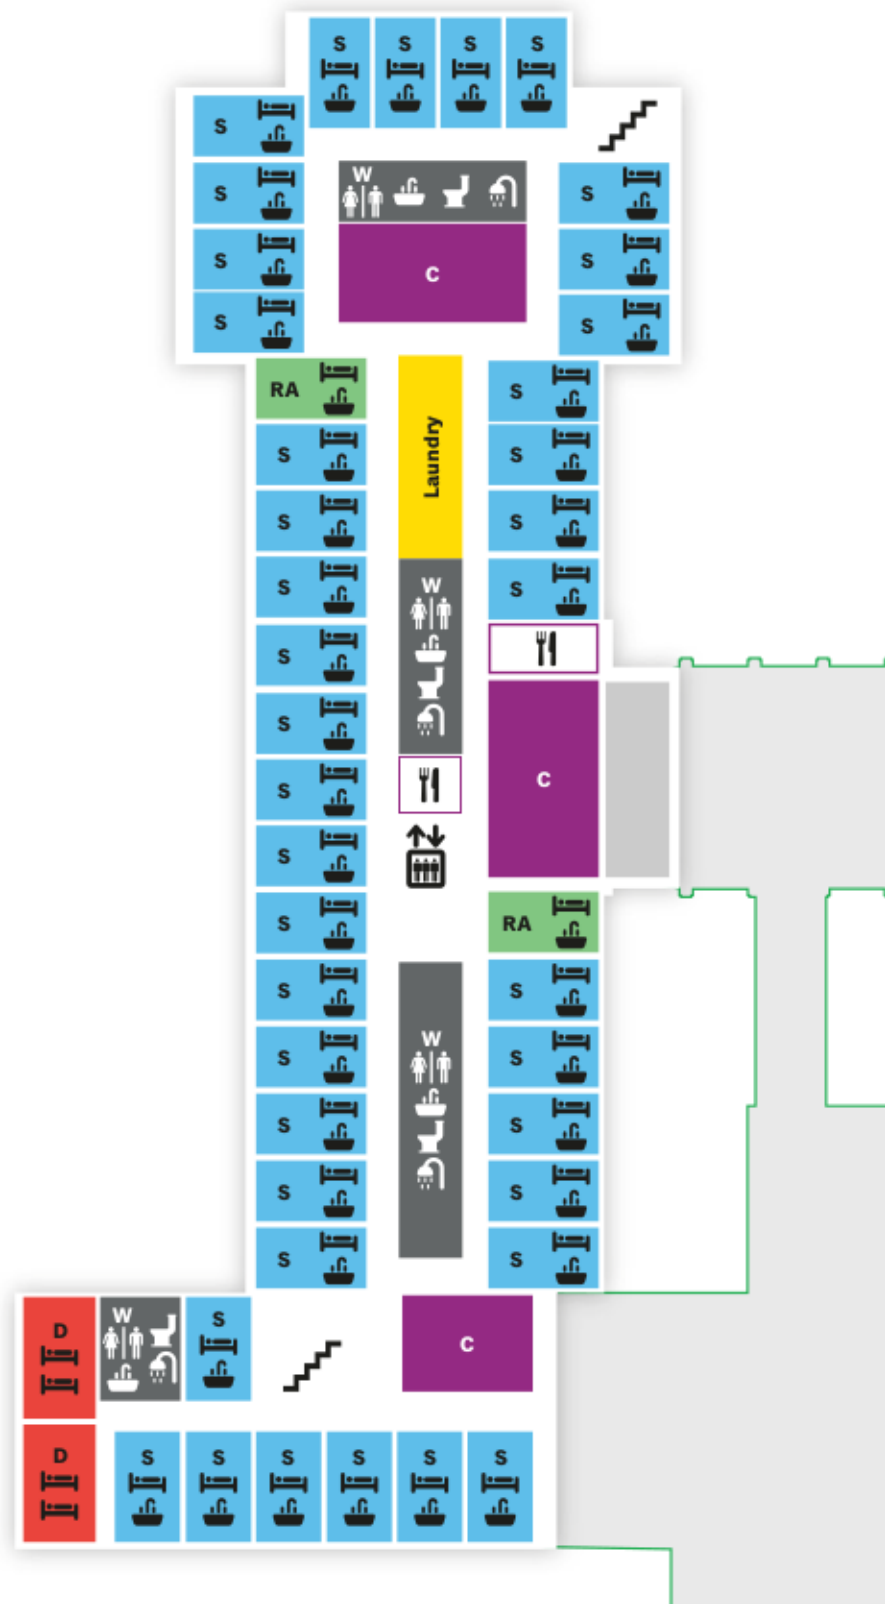

NEWCOMBE – BASEMENT

Legend

- S** Single
- RA** RA Room
- D** Double
- W** Washroom
- C** Common Area
- L** Laundry
- Stairs
- Door
- All-Gender Washroom
- Kitchen
- Bed
- Sink
- Toilet
- Shower

NEWCOMBE – LEVEL 1

NEWCOMBE – LEVEL 3

Legend

- S** Single
- RA** RA Room
- D** Double
- W** Washroom
- C** Common Area
- L** Laundry
- Stairs
- Door
- All-Gender Washroom
- Kitchen
- Bed
- Sink
- Toilet
- Shower

NEWCOMBE – LEVEL 4

Legend

- S** Single
- RA** RA Room
- D** Double
- W** Washroom
- C** Common Area
- L** Laundry
- Stairs
- Door
- All-Gender Washroom
- Kitchen
- Bed
- Sink
- Toilet
- Shower