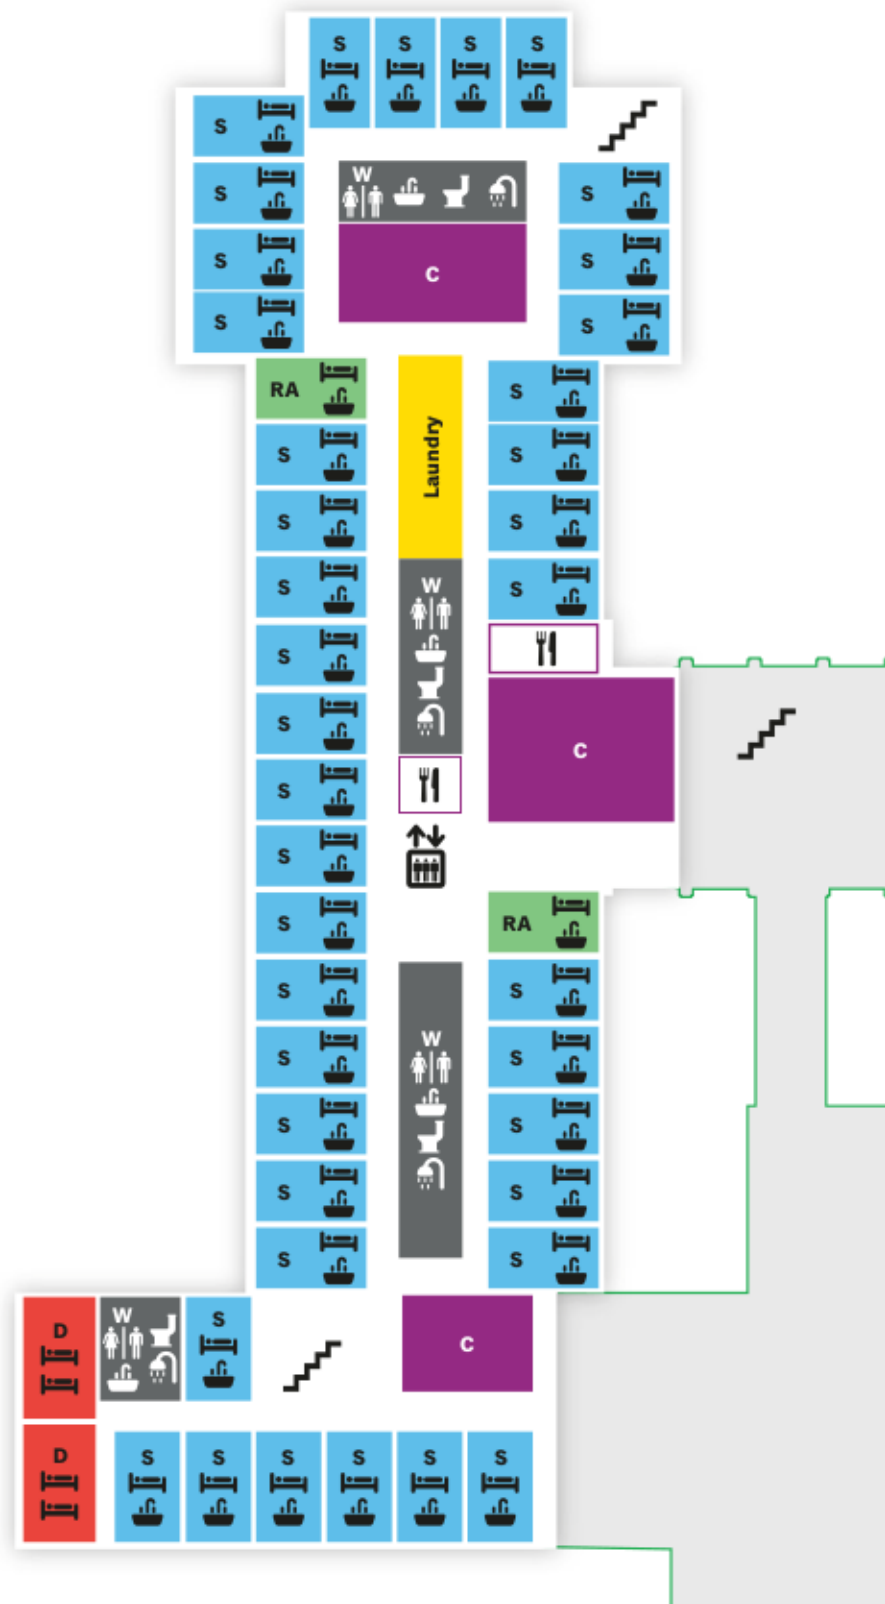

NEWCOMBE – LEVEL 2