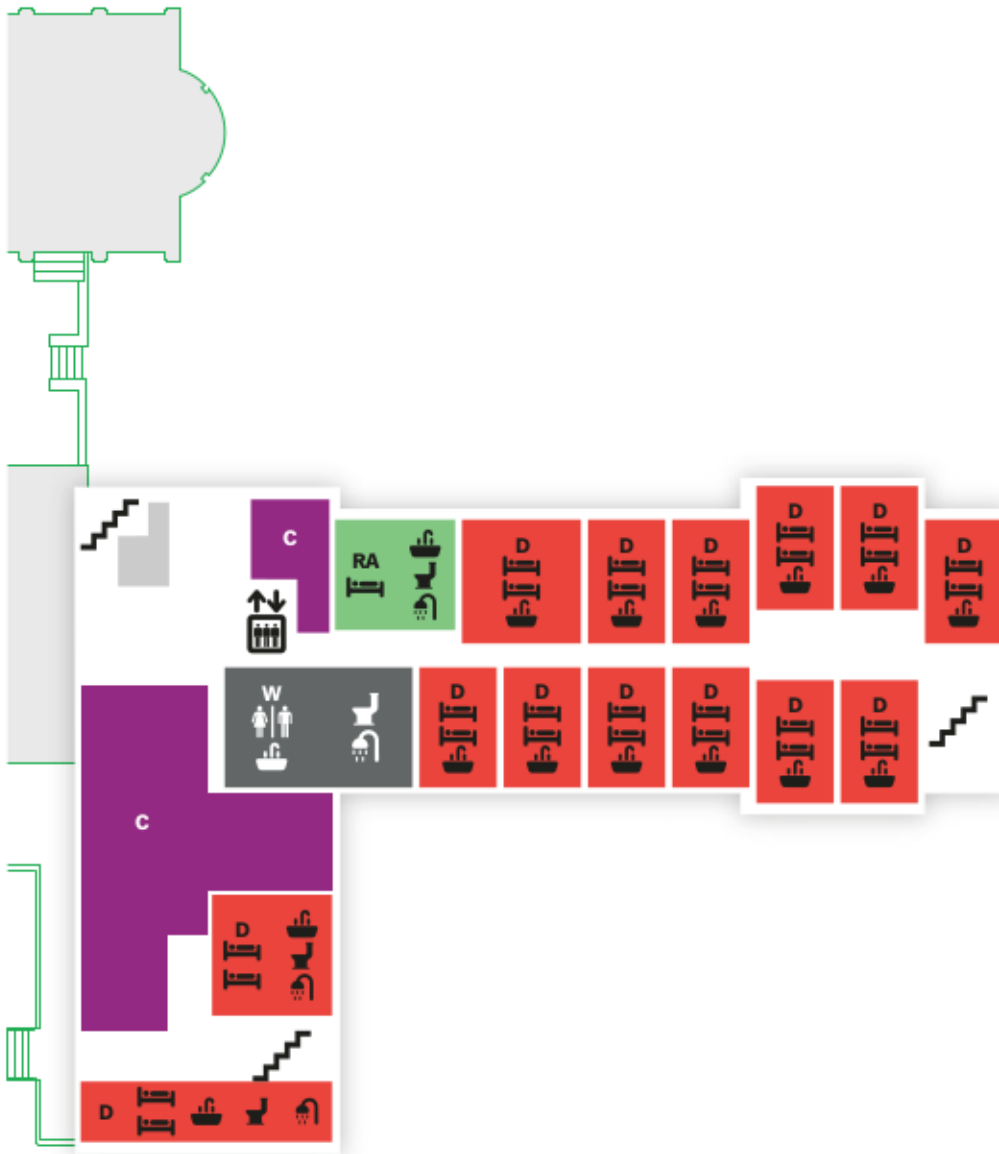

Shirreff Hall

# NEW EDDY – LEVEL 1

### Legend

- S** Single
- RA** RA Room
- D** Double
- W** Washroom
- C** Common Area
- L** Laundry
- Stairs
- Door
- All-Gender Washroom
- Kitchen
- Bed
- Sink
- Toilet
- Shower

Shirreff Hall

### Legend

- S Single
- RA RA Room
- D BA Room
- W Washroom
- C Common Area
- L Laundry
- Stairs
- Door
- All-Gender Washroom
- Kitchen
- Bed
- Sink
- Toilet
- Shower