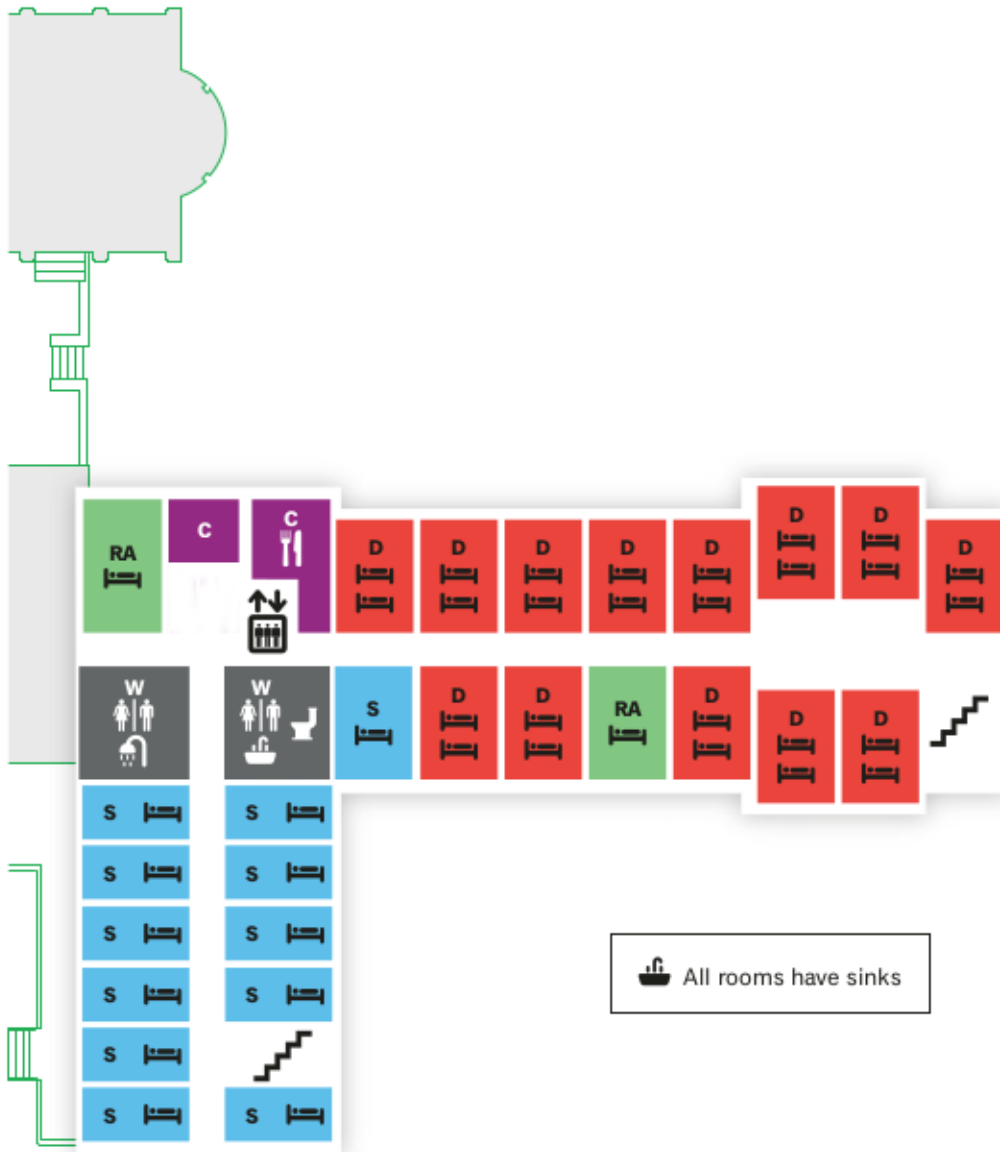

### Legend

- S** Single
- RA** RA Room
- D** Double
- W** Washroom
- C** Common Area
- L** Laundry
- Stairs
- Door
- All-Gender Washroom
- Kitchen
- Bed
- Sink
- Toilet
- Shower

Shirreff Hall

### Legend

- S** Single
- RA** RA Room
- D** Double
- W** Washroom
- C** Common Area
- L** Laundry
- Stairs
- Door
- All-Gender Washroom
- Kitchen
- Bed
- Sink
- Toilet
- Shower

 All rooms have sinks

Shirreff Hall

# NEW EDDY – LEVEL 3

# NEW EDDY – LEVEL 4