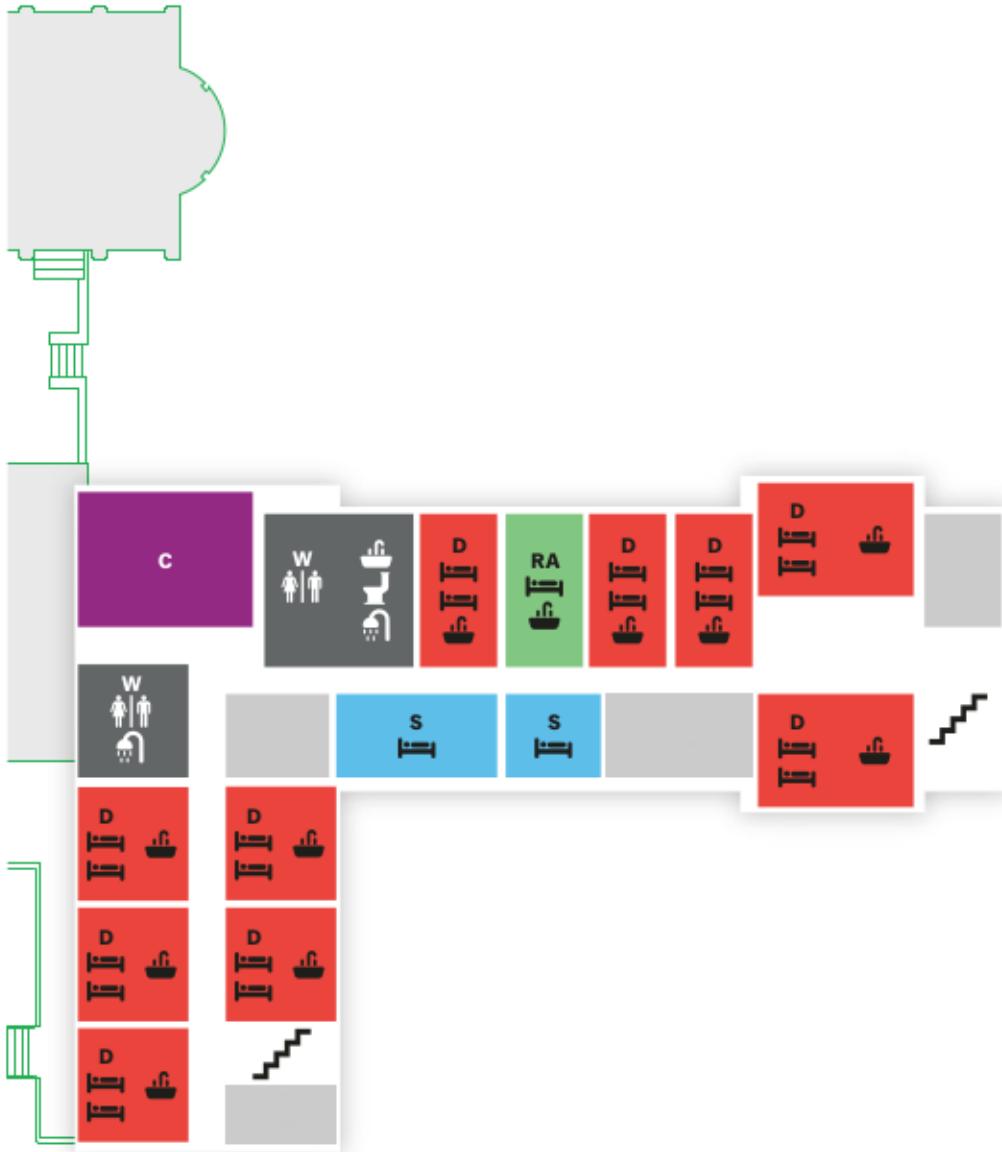

### Legend

- S** Single
- RA** RA Room
- D** Double
- W** Washroom
- C** Common Area
- L** Laundry
- Stairs
- Door
- All-Gender Washroom
- Kitchen
- Bed
- Sink
- Toilet
- Shower

Shirreff Hall

### Legend

- S** Single
- RA** RA Room
- D** Double
- W** Washroom
- C** Common Area
- L** Laundry
- Stairs
- Door
- All-Gender Washroom
- Kitchen
- Bed
- Sink
- Toilet
- Shower

 All rooms have sinks

Shirreff Hall

# NEW EDDY – LEVEL 4

### Legend

- S Single
- RA RA Room
- D BA Room
- W Washroom
- C Common Area
- L Laundry
- Stairs
- Door
- All-Gender Washroom
- Kitchen
- Bed
- Sink
- Toilet
- Shower