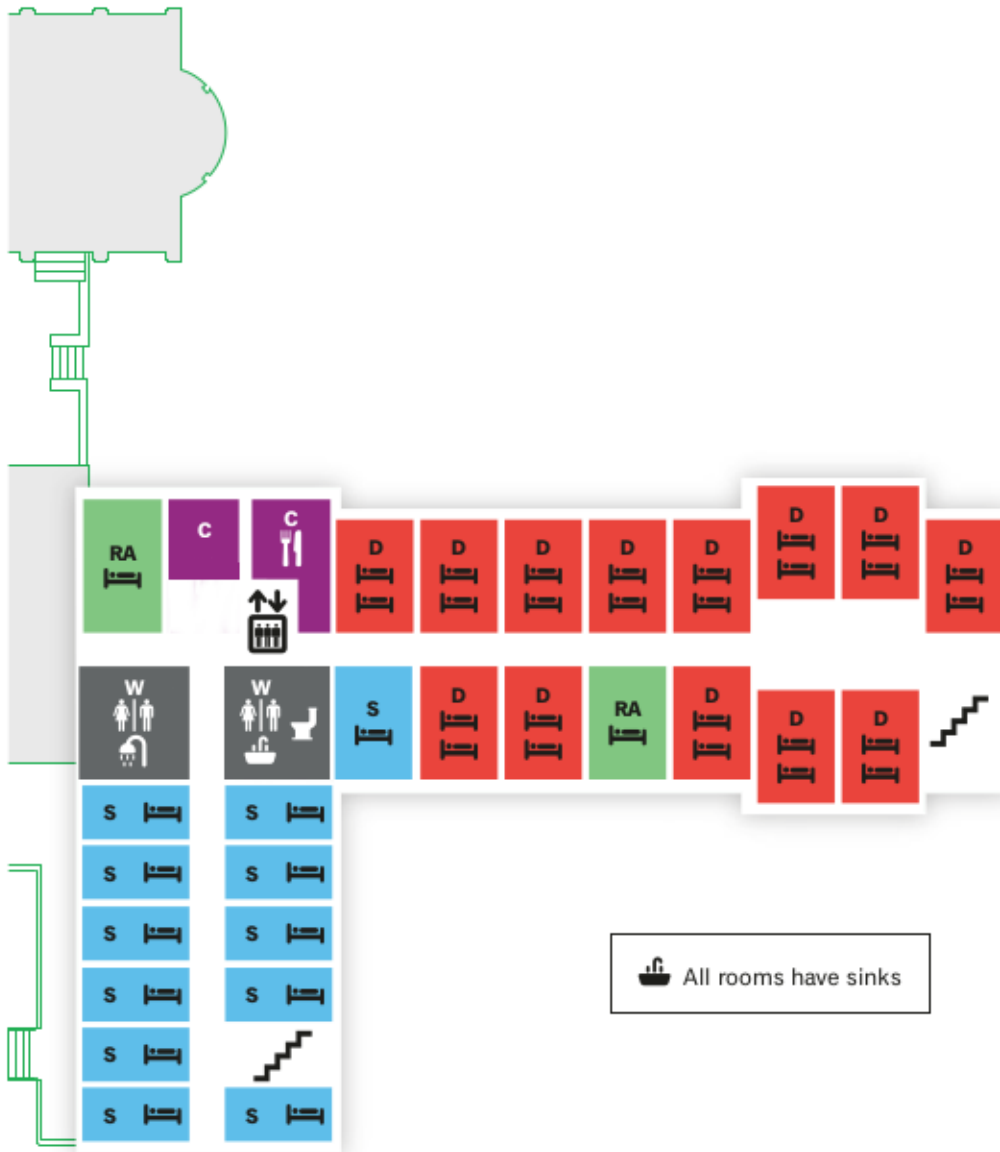

Shirreff Hall

NEW EDDY – LEVEL 2