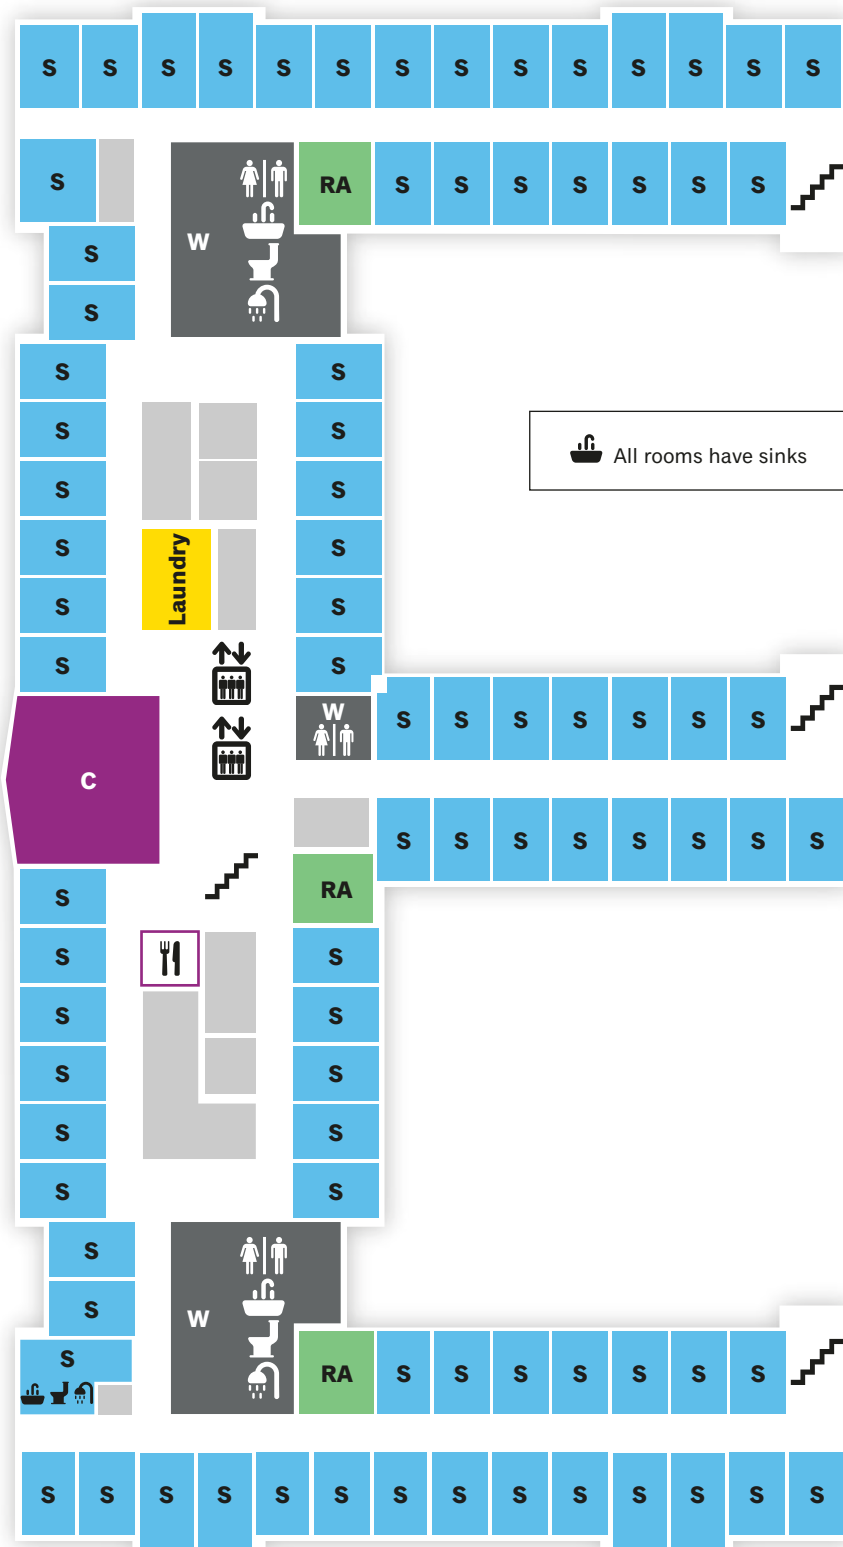

Risley Hall

LEVEL 2