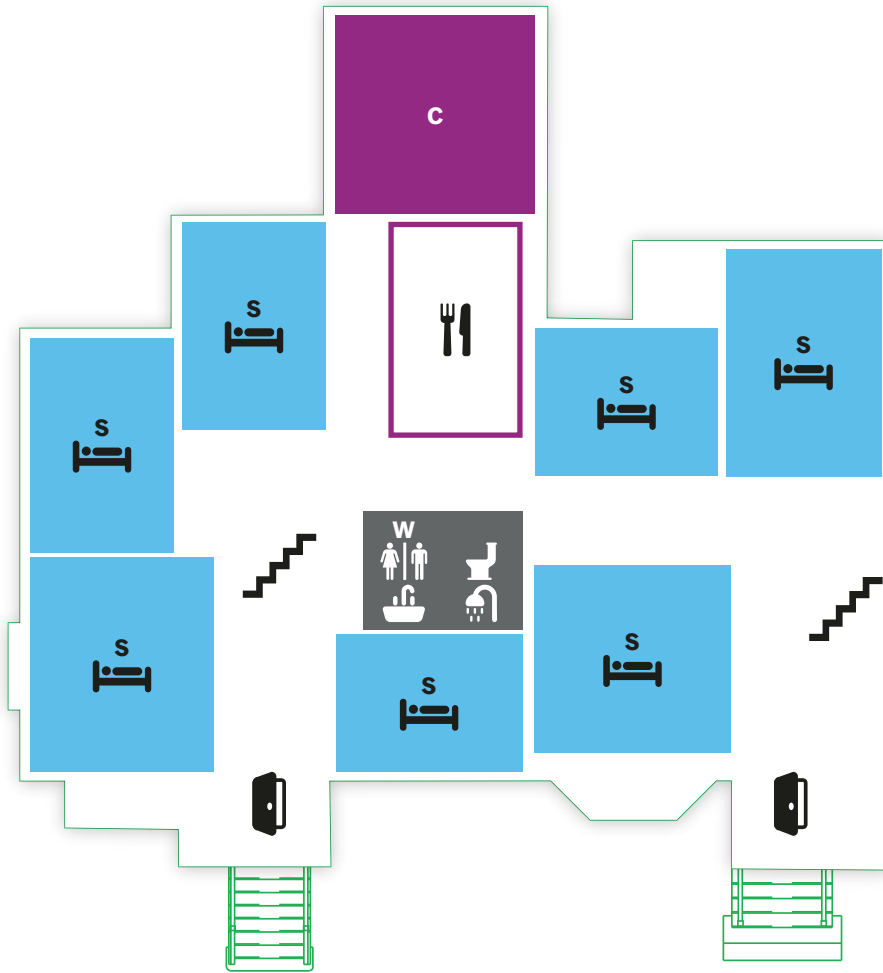

## LEVEL 1

### Legend

- S Single
- D Double
- RA RA Room
- W Washroom
- C Common Area
- L Laundry
- Stairs
- Door
- Co-ed Washroom
- Kitchen
- Bed
- Sink
- Toilet
- Shower

## LEVEL 2

### Legend

- S** Single
- D** Double
- RA** RA Room
- W** Washroom
- C** Common Area
- L** Laundry
- Stairs
- Door
- Co-ed Washroom
- Kitchen
- Bed
- Sink
- Toilet
- Shower