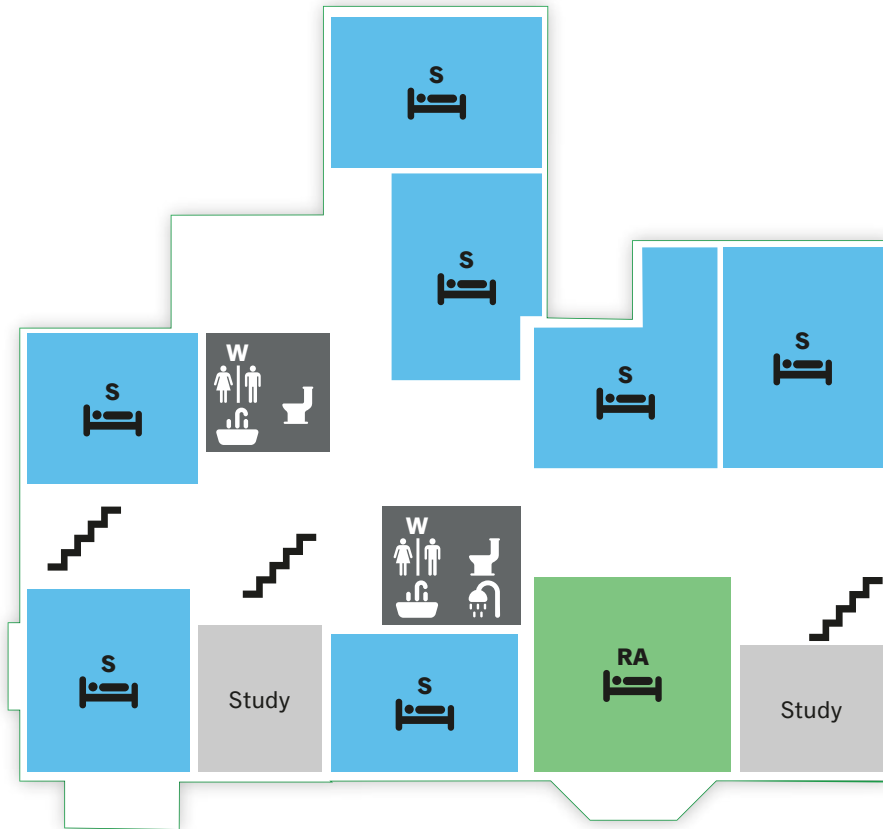

## LEVEL 1

### Legend

- S Single
- D Double
- RA RA Room
- W Washroom
- C Common Area
- L Laundry
- Stairs
- Door
- Co-ed Washroom
- Kitchen
- Bed
- Sink
- Toilet
- Shower

## LEVEL 2

### Legend

- S** Single
- D** Double
- RA** RA Room
- W** Washroom
- C** Common Area
- L** Laundry
- Stairs
- Door
- Co-ed Washroom
- Kitchen
- Bed
- Sink
- Toilet
- Shower