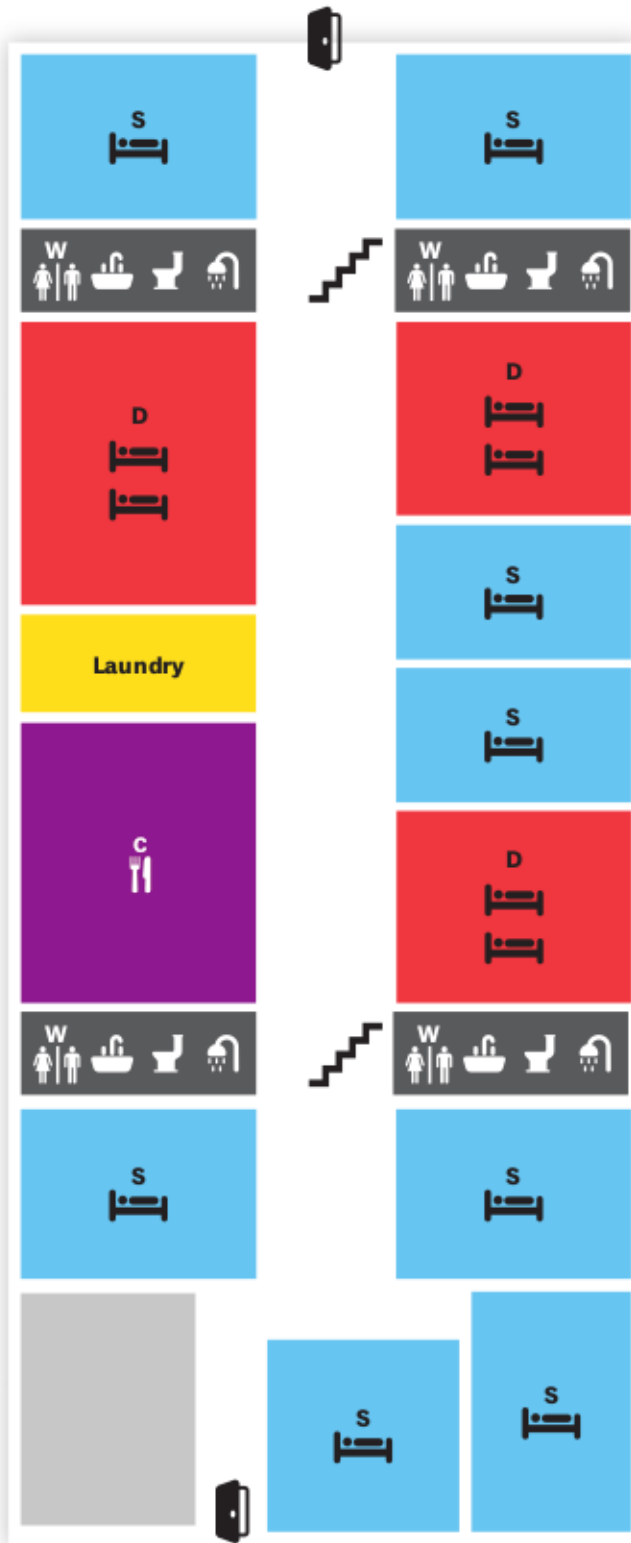

STUDLEY HOUSE – LEVEL 1

Legend

- S Single
- RA RA Room
- D Double
- W Washroom
- C Common Area
- L Laundry
- Stairs
- Door
- Gender Neutral Washroom
- Kitchen
- Bed
- Sink
- Toilet
- Shower

STUDLEY HOUSE – LEVEL 2

Legend

- S** Single
- RA** RA Room
- D** Double
- W** Washroom
- C** Common Area
- L** Laundry
- Stairs
- Door
- Gender Neutral Washroom
- Kitchen
- Bed
- Sink
- Toilet
- Shower

STUDLEY HOUSE – LEVEL 3

Legend

- S** Single
- RA** RA Room
- D** Double
- W** Washroom
- C** Common Area
- L** Laundry
- Stairs
- Door
- Gender Neutral Washroom
- Kitchen
- Bed
- Sink
- Toilet
- Shower