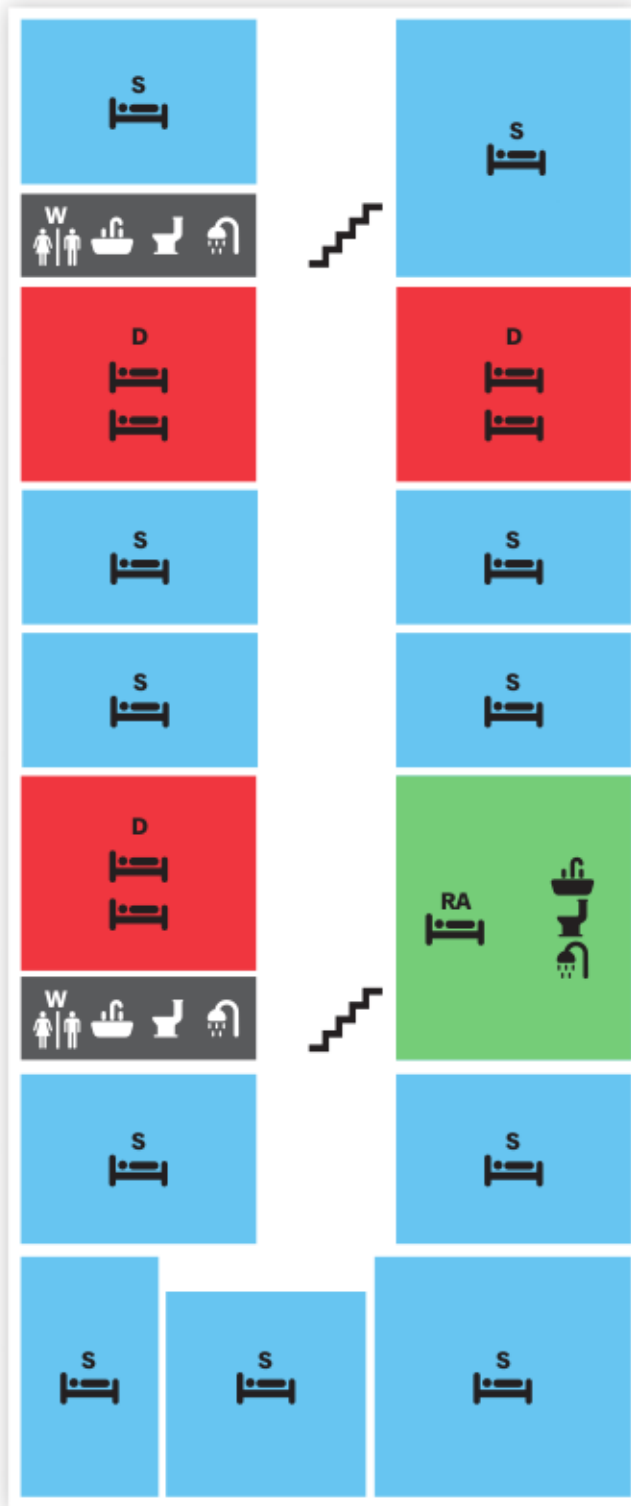

STUDLEY HOUSE – LEVEL 1

Legend

- S Single
- RA RA Room
- D Double
- W Washroom
- C Common Area
- L Laundry
- Stairs
- Door
- Gender Neutral Washroom
- Kitchen
- Bed
- Sink
- Toilet
- Shower

STUDLEY HOUSE – LEVEL 2

Legend

- S** Single
- RA** RA Room
- D** Double
- W** Washroom
- C** Common Area
- L** Laundry
- Stairs
- Door
- Gender Neutral Washroom
- Kitchen
- Bed
- Sink
- Toilet
- Shower

STUDLEY HOUSE – LEVEL 3

Legend

- S** Single
- RA** RA Room
- D** Double
- W** Washroom
- C** Common Area
- L** Laundry
- Stairs
- Door
- Gender Neutral Washroom
- Kitchen
- Bed
- Sink
- Toilet
- Shower