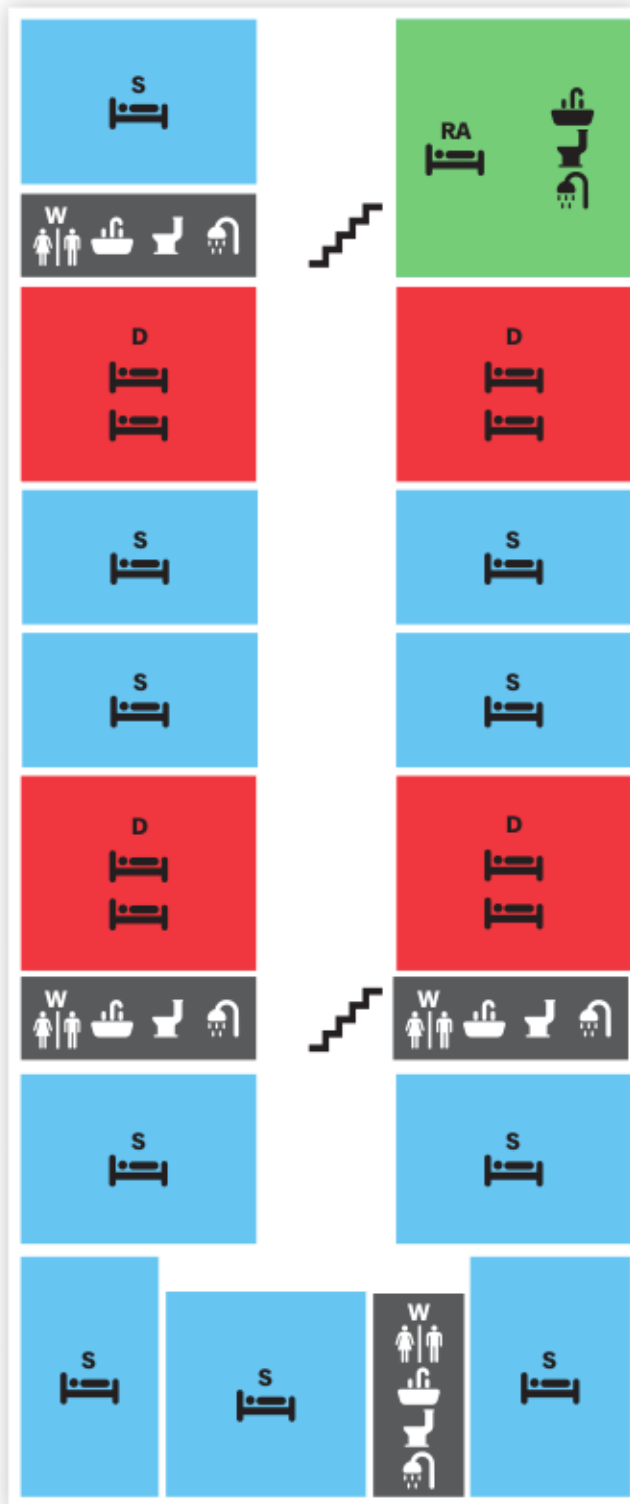

STUDLEY HOUSE – LEVEL 1

Legend

- S Single
- RA RA Room
- D Double
- W Washroom
- C Common Area
- L Laundry
- Stairs
- Door
- Gender Neutral Washroom
- Kitchen
- Bed
- Sink
- Toilet
- Shower

STUDLEY HOUSE – LEVEL 2

Legend

- S** Single
- RA** RA Room
- D** Double
- W** Washroom
- C** Common Area
- L** Laundry
- Stairs
- Door
- Gender Neutral Washroom
- Kitchen
- Bed
- Sink
- Toilet
- Shower

STUDLEY HOUSE – LEVEL 3

Legend

- S** Single
- RA** RA Room
- D** Double
- W** Washroom
- C** Common Area
- L** Laundry
- Stairs
- Door
- Gender Neutral Washroom
- Kitchen
- Bed
- Sink
- Toilet
- Shower