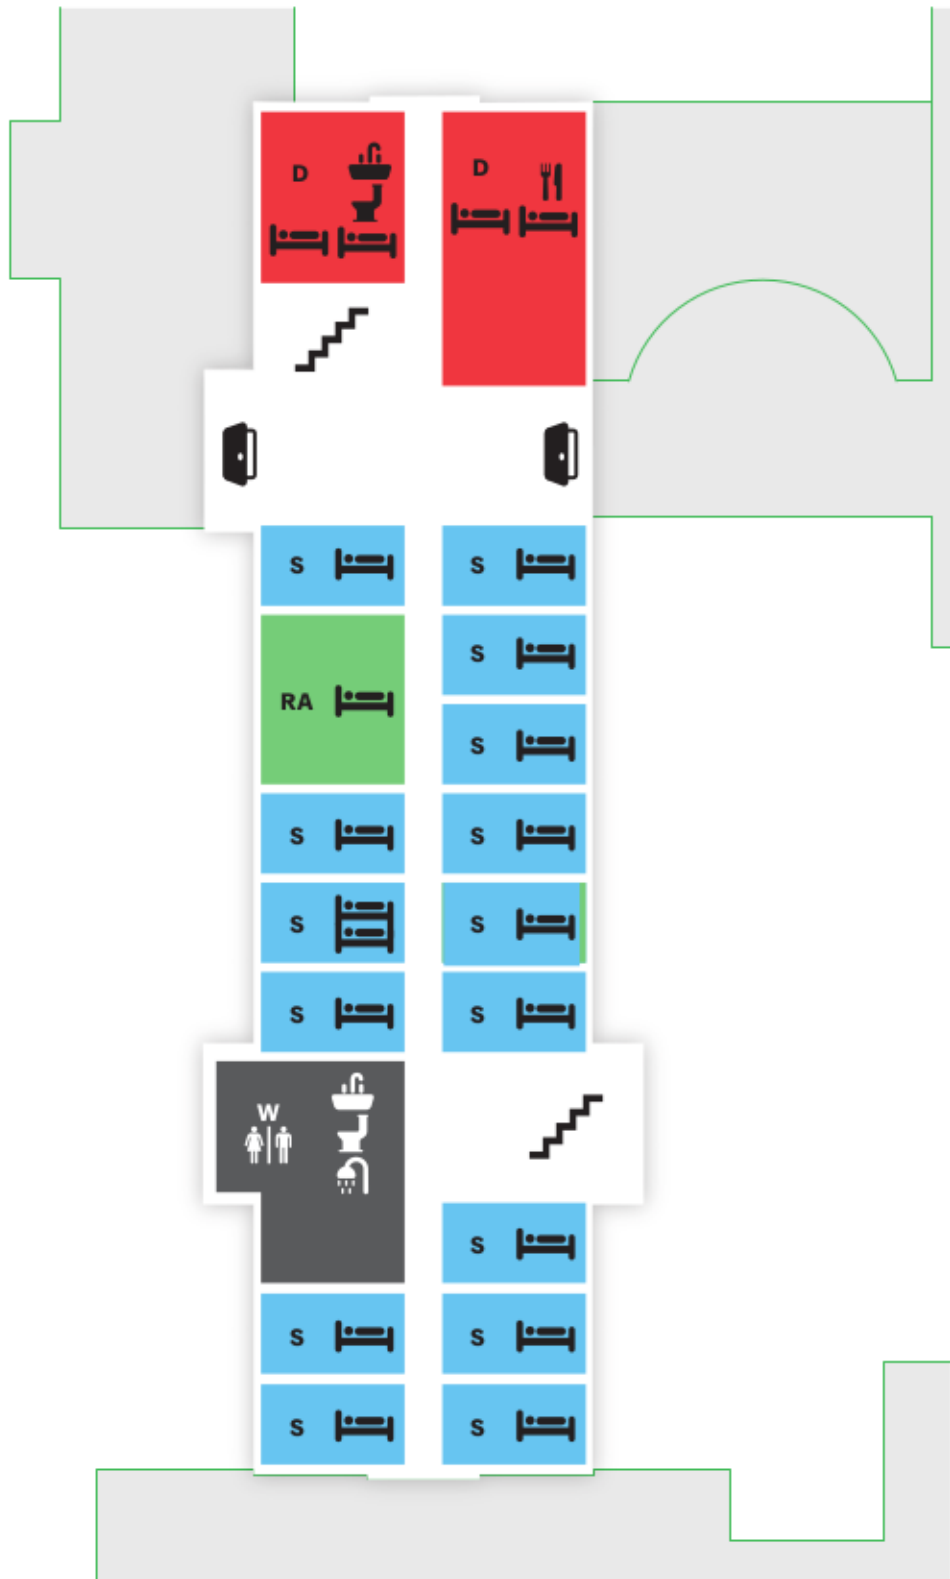

SMITH HOUSE – GROUND LEVEL

Legend

- S** Single
- B** Bunk
- D** Double
- RA** RA Room
- W** Washroom
- C** Common Area
- L** Laundry
- Stairs
- Door
- Elevator
- Gender Neutral Washroom
- Bed
- Bunk Bed
- Sink
- Toilet
- Shower

SMITH HOUSE – LEVEL 1

Legend

- S** Single
- B** Bunk
- D** Double
- RA** RA Room
- W** Washroom
- C** Common Area
- L** Laundry
- Stairs
- Door
- Elevator
- Gender Neutral Washroom
- Bed
- Bunk Bed
- Sink
- Toilet
- Shower
- Kitchen

SMITH HOUSE – LEVEL 2

Legend

- S** Single
- B** Bunk
- D** Double
- RA** RA Room
- W** Washroom
- C** Common Area
- L** Laundry
- Stairs
- Door
- Elevator
- Gender Neutral Washroom
- Bed
- Bunk Bed
- Sink
- Toilet
- Shower

SMITH HOUSE – LEVEL 3

Legend

- S** Single
- B** Bunk
- D** Double
- RA** RA Room
- W** Washroom
- C** Common Area
- L** Laundry
- Stairs
- Door
- Elevator
- Gender Neutral Washroom
- Bed
- Bunk Bed
- Sink
- Toilet
- Shower