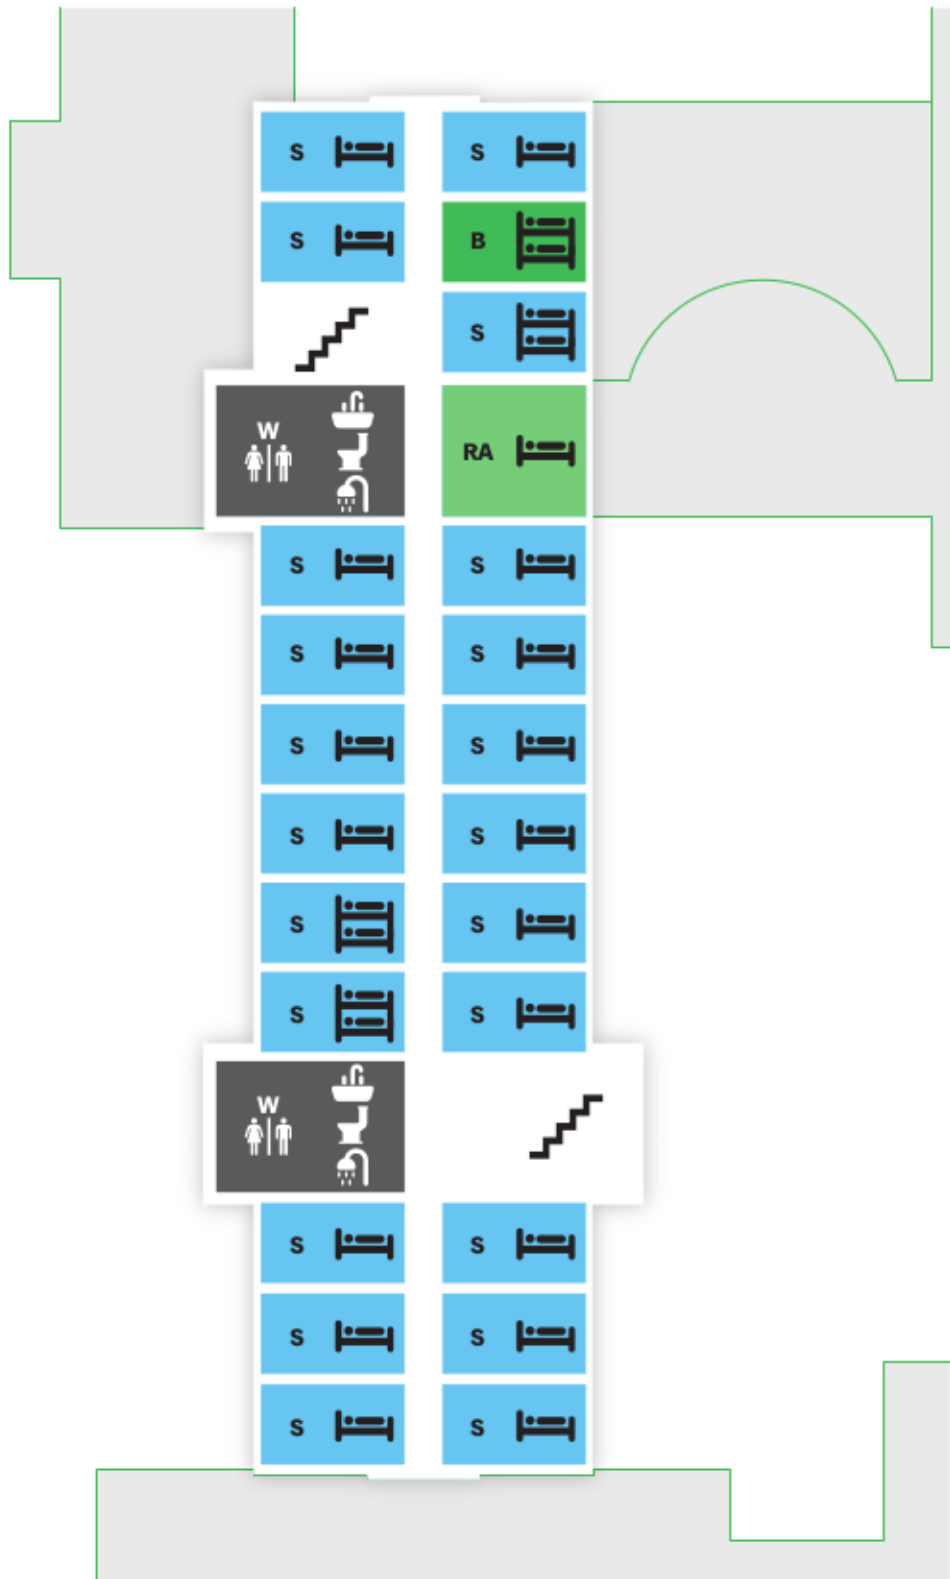

SMITH HOUSE – GROUND LEVEL

Legend

- S** Single
- B** Bunk
- D** Double
- RA** RA Room
- W** Washroom
- C** Common Area
- L** Laundry
- Stairs
- Door
- Elevator
- Gender Neutral Washroom
- Bed
- Bunk Bed
- Sink
- Toilet
- Shower

SMITH HOUSE – LEVEL 1

Legend

- S** Single
- B** Bunk
- D** Double
- RA** RA Room
- W** Washroom
- C** Common Area
- L** Laundry
- Stairs
- Door
- Elevator
- Gender Neutral Washroom
- Bed
- Bunk Bed
- Sink
- Toilet
- Shower
- Kitchen

SMITH HOUSE – LEVEL 2

Legend

- S** Single
- B** Bunk
- D** Double
- RA** RA Room
- W** Washroom
- C** Common Area
- L** Laundry
- Stairs
- Door
- Elevator
- Gender Neutral Washroom
- Bed
- Bunk Bed
- Sink
- Toilet
- Shower

SMITH HOUSE – LEVEL 3

Legend

- S** Single
- B** Bunk
- D** Double
- RA** RA Room
- W** Washroom
- C** Common Area
- L** Laundry
- Stairs
- Door
- Elevator
- Gender Neutral Washroom
- Bed
- Bunk Bed
- Sink
- Toilet
- Shower