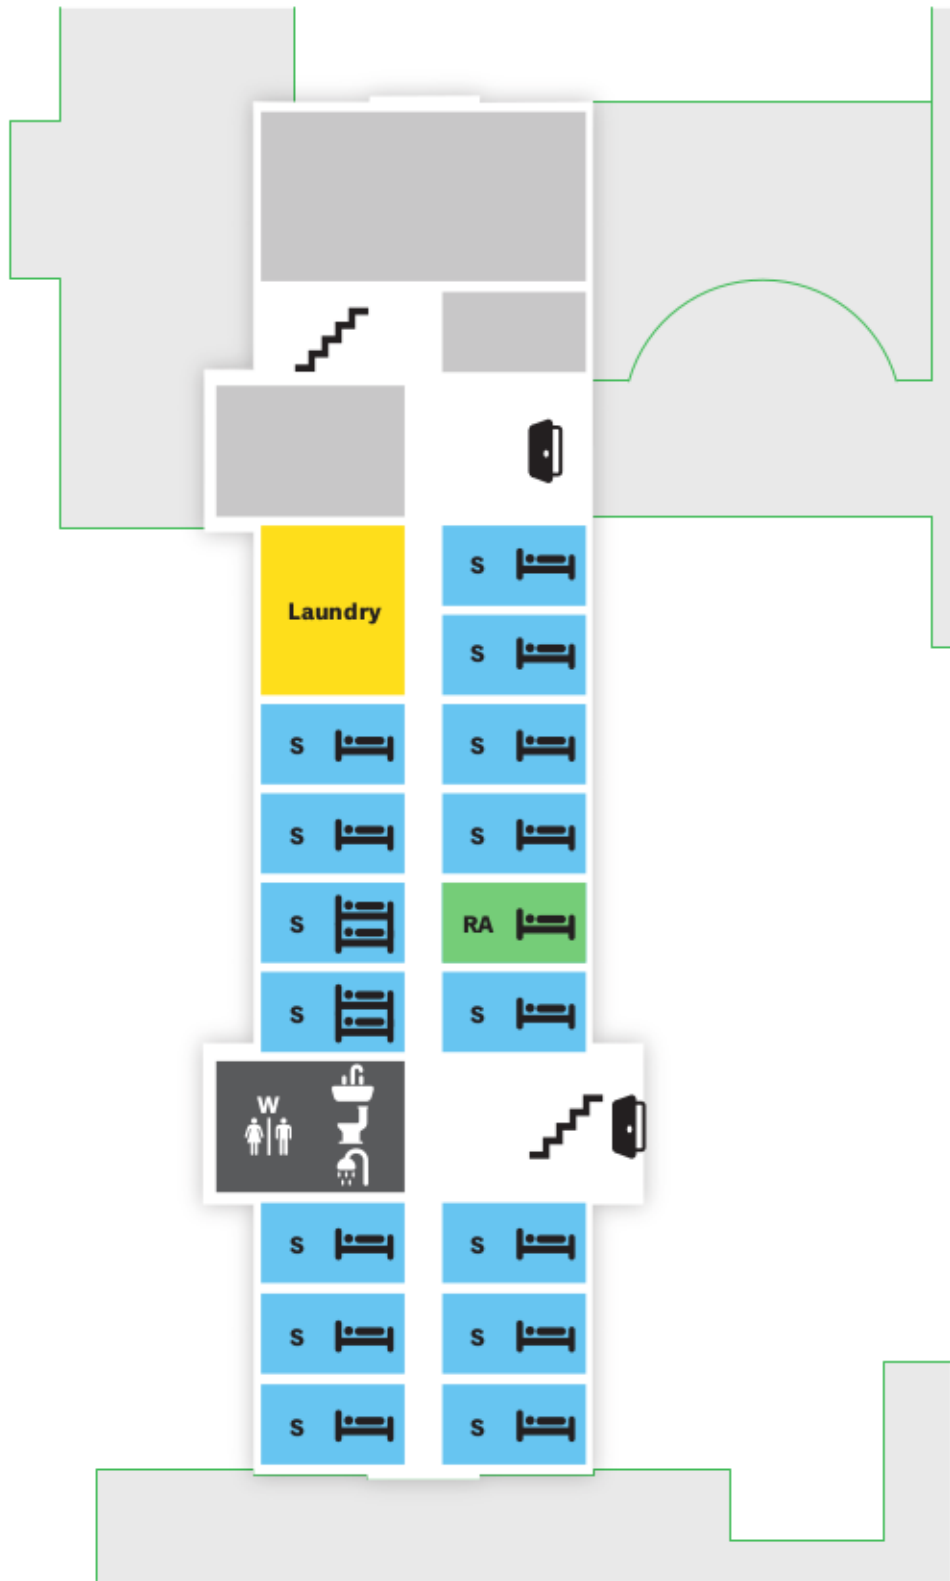

SMITH HOUSE – GROUND LEVEL

Legend

- S** Single
- B** Bunk
- D** Double
- RA** RA Room
- W** Washroom
- C** Common Area
- L** Laundry
- Stairs
- Door
- Elevator
- Gender Neutral Washroom
- Bed
- Bunk Bed
- Sink
- Toilet
- Shower

SMITH HOUSE – LEVEL 1

Legend

- S** Single
- B** Bunk
- D** Double
- RA** RA Room
- W** Washroom
- C** Common Area
- L** Laundry
- Stairs
- Door
- Elevator
- Gender Neutral Washroom
- Bed
- Bunk Bed
- Sink
- Toilet
- Shower
- Kitchen

SMITH HOUSE – LEVEL 2

Legend

- S** Single
- B** Bunk
- D** Double
- RA** RA Room
- W** Washroom
- C** Common Area
- L** Laundry
- Stairs
- Door
- Elevator
- Gender Neutral Washroom
- Bed
- Bunk Bed
- Sink
- Toilet
- Shower

SMITH HOUSE – LEVEL 3

Legend

- S** Single
- B** Bunk
- D** Double
- RA** RA Room
- W** Washroom
- C** Common Area
- L** Laundry
- Stairs
- Door
- Elevator
- Gender Neutral Washroom
- Bed
- Bunk Bed
- Sink
- Toilet
- Shower