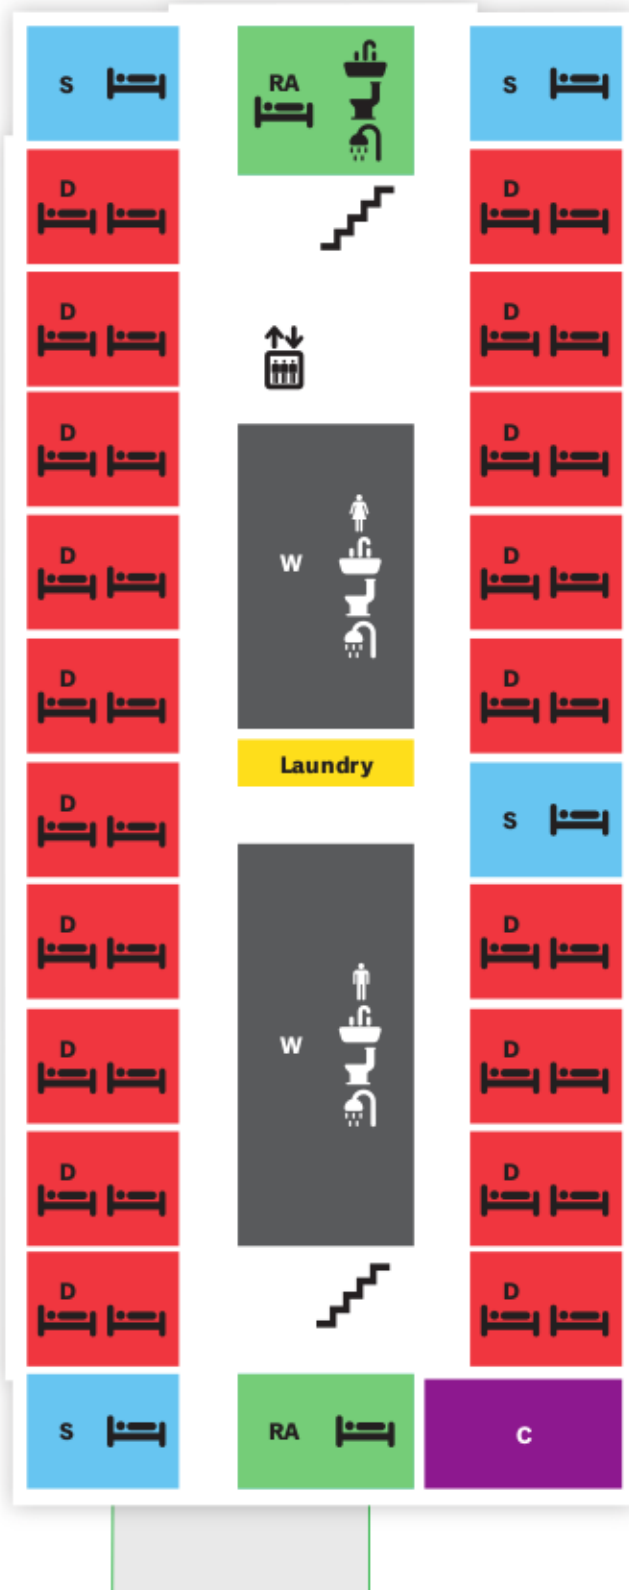

# HENDERSON HOUSE – LEVEL 2

## Legend

- S Single
- RA RA Room
- D Double
- W Washroom
- C Common Area
- L Laundry
- Stairs
- Door
- Gender Neutral Washroom
- Kitchen
- Bed
- Sink
- Toilet
- Shower

# HENDERSON HOUSE – LEVEL 3

# HENDERSON HOUSE – LEVEL 4