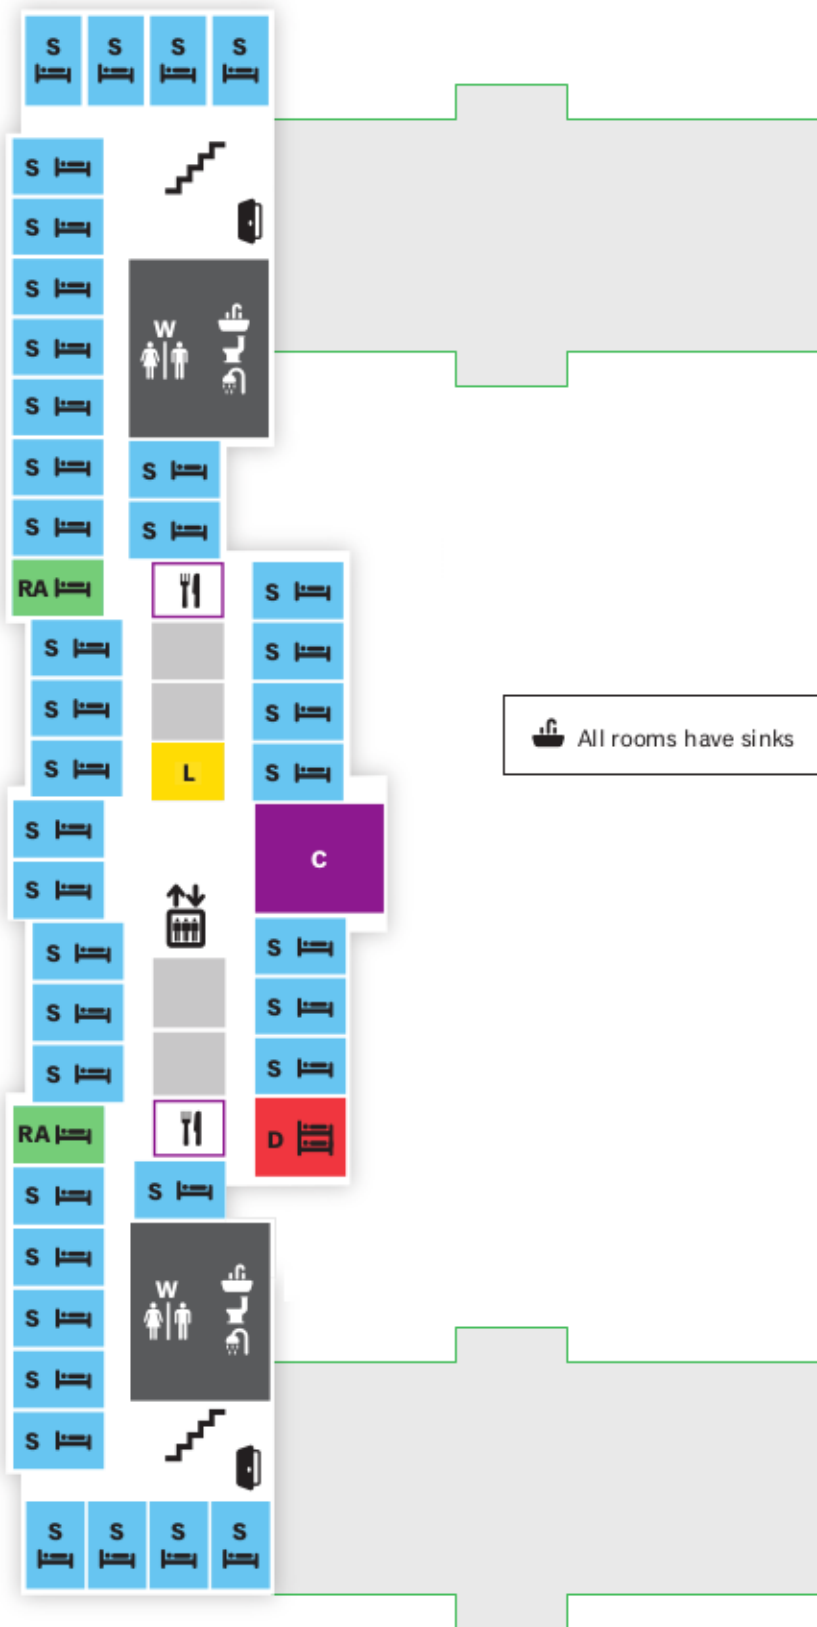

FOUNTAIN HOUSE – GROUND LEVEL

Legend

- S** Single
- RA** RA Room
- D** Double
- W** Washroom
- C** Common Area
- L** Laundry
- Stairs
- Door
- Gender Neutral Washroom
- Kitchen
- Bed
- Sink
- Toilet
- Shower

All rooms have sinks

FOUNTAIN HOUSE – LEVEL 1

Legend

- S** Single
- RA** RA Room
- D** Double
- W** Washroom
- C** Common Area
- L** Laundry
- Stairs
- Door
- Gender Neutral Washroom
- Kitchen
- Bed
- Sink
- Toilet
- Shower

 All rooms have sinks

FOUNTAIN HOUSE – LEVEL 2

Legend

- S** Single
- RA** RA Room
- D** Double
- W** Washroom
- C** Common Area
- L** Laundry
- Stairs
- Door
- Gender Neutral Washroom
- Kitchen
- Bed
- Sink
- Toilet
- Shower

FOUNTAIN HOUSE – LEVEL 4

Legend

- S** Single
- RA** RA Room
- D** Double
- W** Washroom
- C** Common Area
- L** Laundry
- Stairs
- Door
- Gender Neutral Washroom
- Kitchen
- Bed
- Sink
- Toilet
- Shower