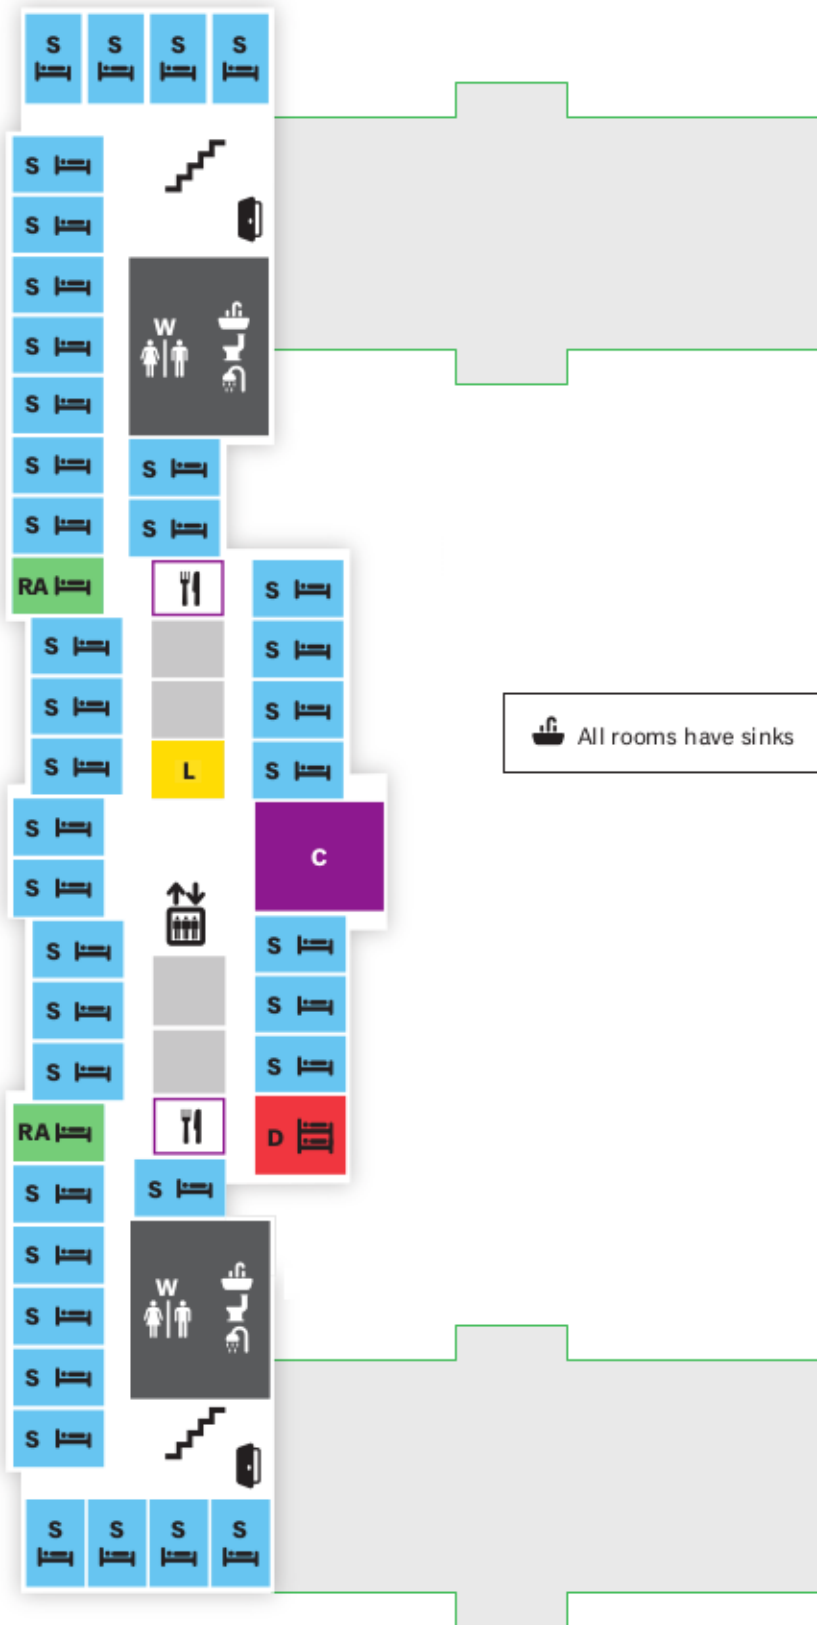

FOUNTAIN HOUSE – GROUND LEVEL

Legend

- S** Single
- RA** RA Room
- D** Double
- W** Washroom
- C** Common Area
- L** Laundry
- Stairs
- Door
- Gender Neutral Washroom
- Kitchen
- Bed
- Sink
- Toilet
- Shower

All rooms have sinks

FOUNTAIN HOUSE – LEVEL 1

Legend

- S** Single
- RA** RA Room
- D** Double
- W** Washroom
- C** Common Area
- L** Laundry
- Stairs
- Door
- Gender Neutral Washroom
- Kitchen
- Bed
- Sink
- Toilet
- Shower

 All rooms have sinks

FOUNTAIN HOUSE – LEVEL 2

Legend

- S** Single
- RA** RA Room
- D** Double
- W** Washroom
- C** Common Area
- L** Laundry
- Stairs
- Door
- Gender Neutral Washroom
- Kitchen
- Bed
- Sink
- Toilet
- Shower

All rooms have sinks

FOUNTAIN HOUSE – LEVEL 3

 All rooms have sinks

Legend

- S** Single
- RA** RA Room
- D** Double
- W** Washroom
- C** Common Area
- L** Laundry
-  Stairs
-  Door
-  Gender Neutral Washroom
-  Kitchen
-  Bed
-  Sink
-  Toilet
-  Shower