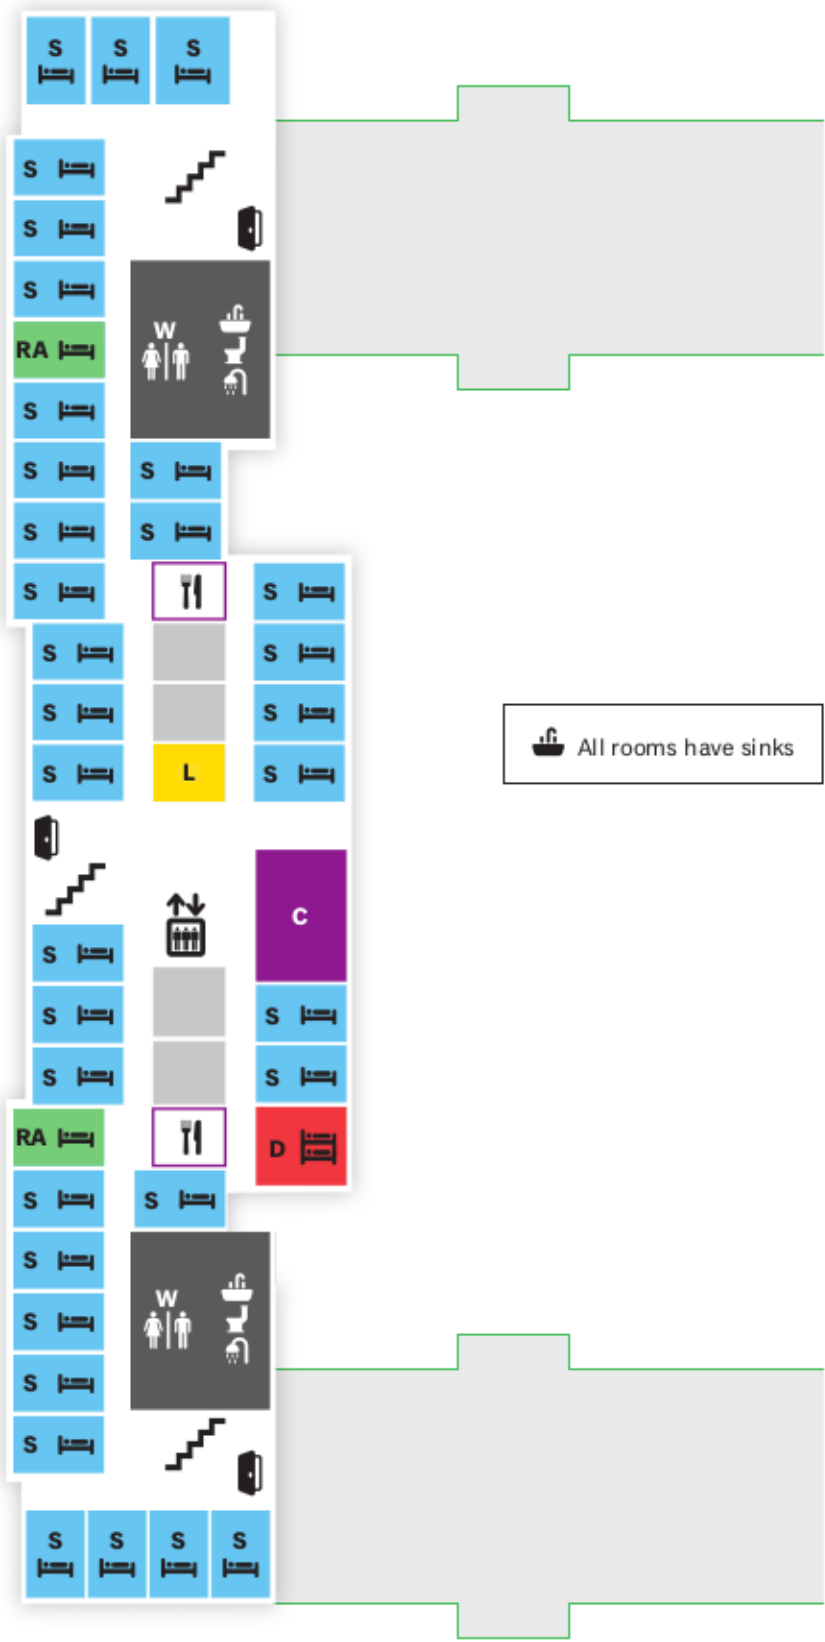

FOUNTAIN HOUSE – GROUND LEVEL

Legend

- S** Single
- RA** RA Room
- D** Double
- W** Washroom
- C** Common Area
- L** Laundry
- Stairs
- Door
- Gender Neutral Washroom
- Kitchen
- Bed
- Sink
- Toilet
- Shower

All rooms have sinks

FOUNTAIN HOUSE – LEVEL 1

Legend

- S** Single
- RA** RA Room
- D** Double
- W** Washroom
- C** Common Area
- L** Laundry
- Stairs
- Door
- Gender Neutral Washroom
- Kitchen
- Bed
- Sink
- Toilet
- Shower

 All rooms have sinks

FOUNTAIN HOUSE – LEVEL 2

Legend

- S** Single
- RA** RA Room
- D** Double
- W** Washroom
- C** Common Area
- L** Laundry
- Stairs
- Door
- Gender Neutral Washroom
- Kitchen
- Bed
- Sink
- Toilet
- Shower

FOUNTAIN HOUSE – LEVEL 4

Legend

- S** Single
- RA** RA Room
- D** Double
- W** Washroom
- C** Common Area
- L** Laundry
- Stairs
- Door
- Gender Neutral Washroom
- Kitchen
- Bed
- Sink
- Toilet
- Shower