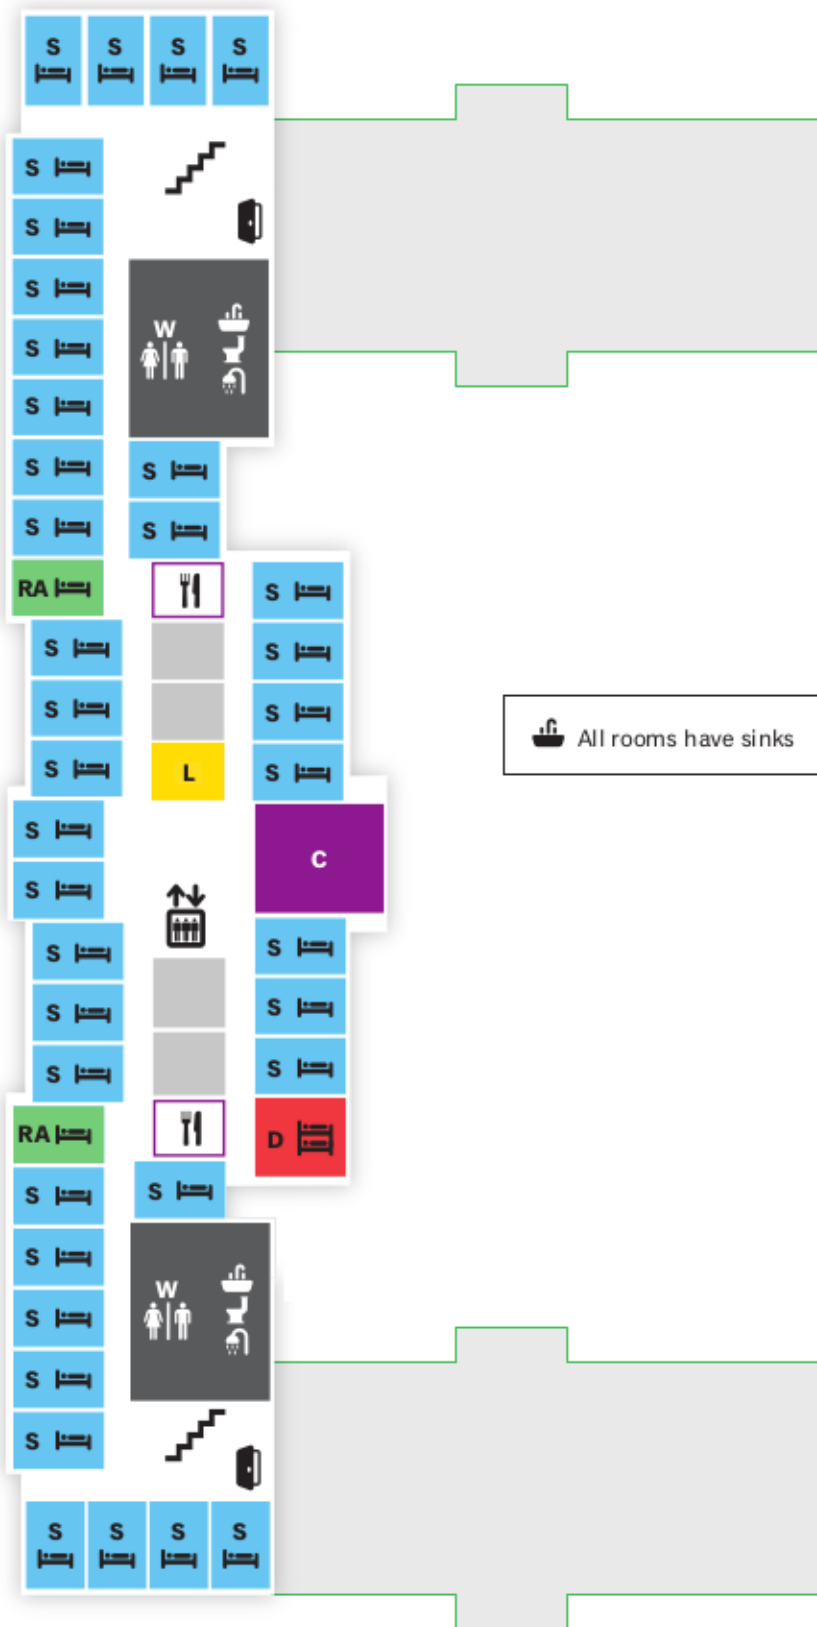

FOUNTAIN HOUSE – LEVEL 4