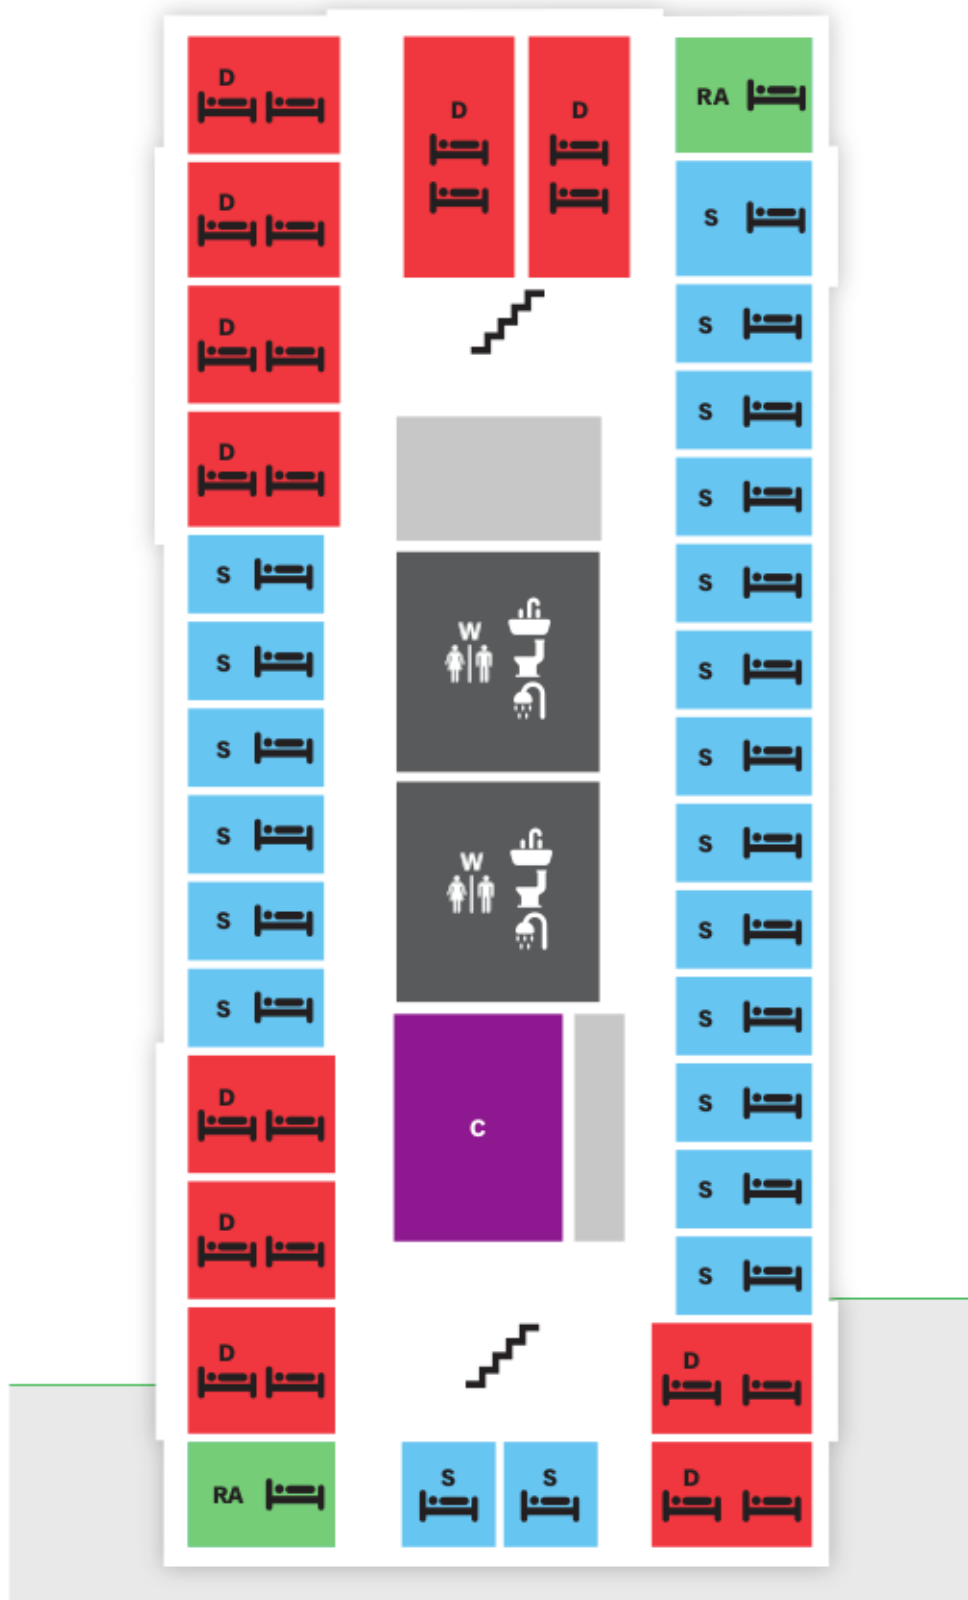

CAMERON HOUSE – LEVEL 1

Legend

- S** Single
- RA** RA Room
- D** Double
- W** Washroom
- C** Common Area
- L** Laundry
- Stairs
- Door
- Gender Neutral Washroom
- Kitchen
- Bed
- Sink
- Toilet
- Shower

CAMERON HOUSE – LEVEL 2

Legend

- S Single
- RA RA Room
- D Double
- W Washroom
- C Common Area
- L Laundry
- Stairs
- Door
- Gender Neutral Washroom
- Kitchen
- Bed
- Sink
- Toilet
- Shower

CAMERON HOUSE – LEVEL 3

Legend

- S** Single
- RA** RA Room
- D** Double
- W** Washroom
- C** Common Area
- L** Laundry
-  Stairs
-  Door
-  Gender Neutral Washroom
-  Kitchen
-  Bed
-  Sink
-  Toilet
-  Shower

CAMERON HOUSE – LEVEL 4

Legend

- S Single
- RA RA Room
- D Double
- W Washroom
- C Common Area
- L Laundry
- Stairs
- Door
- Gender Neutral Washroom
- Kitchen
- Bed
- Sink
- Toilet
- Shower