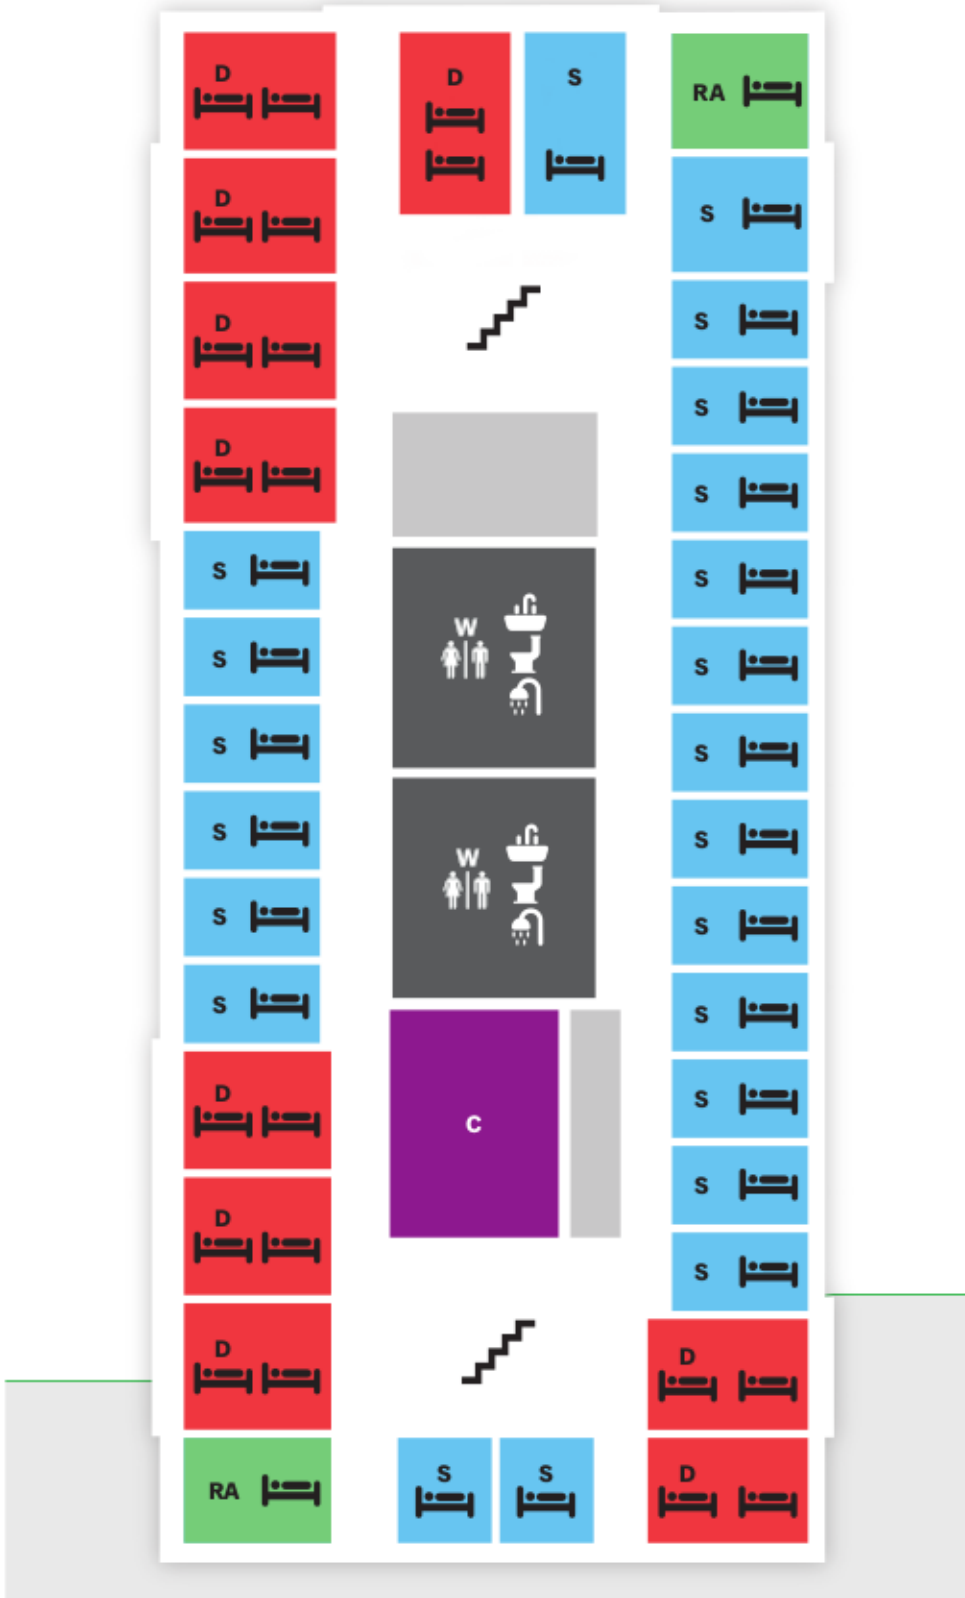

CAMERON HOUSE – LEVEL 1

Legend

- S** Single
- RA** RA Room
- D** Double
- W** Washroom
- C** Common Area
- L** Laundry
- Stairs
- Door
- Gender Neutral Washroom
- Kitchen
- Bed
- Sink
- Toilet
- Shower

CAMERON HOUSE – LEVEL 2

Legend

- S Single
- RA RA Room
- D Double
- W Washroom
- C Common Area
- L Laundry
- Stairs
- Door
- Gender Neutral Washroom
- Kitchen
- Bed
- Sink
- Toilet
- Shower

CAMERON HOUSE – LEVEL 3

Legend

- S** Single
- RA** RA Room
- D** Double
- W** Washroom
- C** Common Area
- L** Laundry
-  Stairs
-  Door
-  Gender Neutral Washroom
-  Kitchen
-  Bed
-  Sink
-  Toilet
-  Shower

CAMERON HOUSE – LEVEL 4

Legend

- S Single
- RA RA Room
- D Double
- W Washroom
- C Common Area
- L Laundry
- Stairs
- Door
- Gender Neutral Washroom
- Kitchen
- Bed
- Sink
- Toilet
- Shower