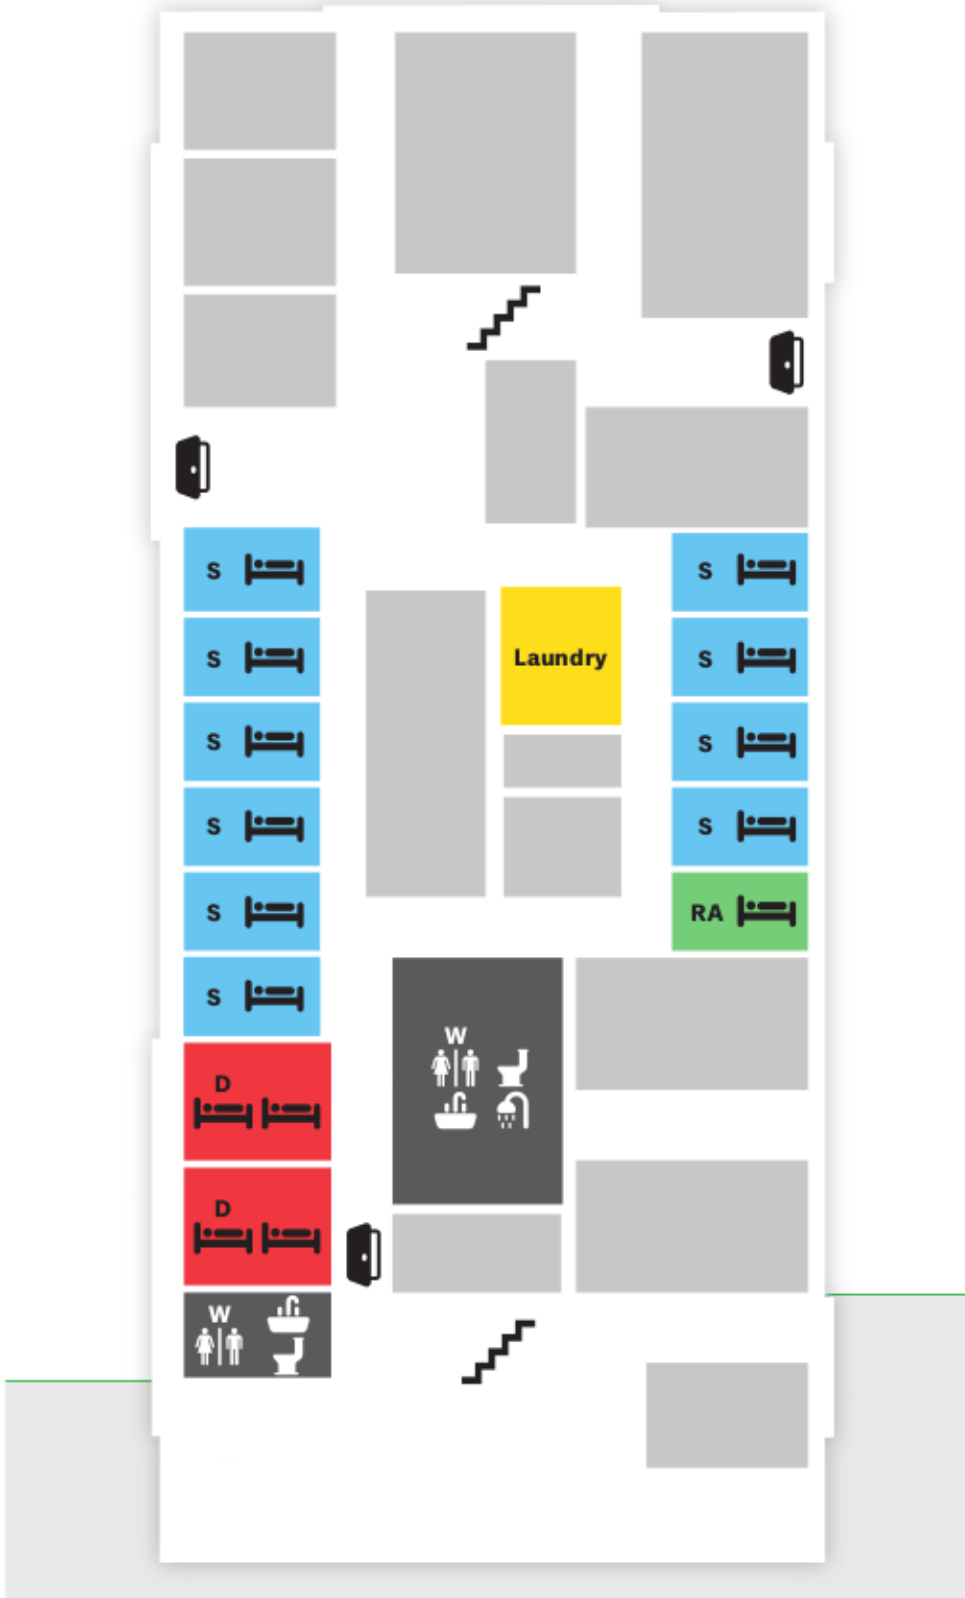

CAMERON HOUSE – LEVEL 1

Legend

- S** Single
- RA** RA Room
- D** Double
- W** Washroom
- C** Common Area
- L** Laundry
- Stairs
- Door
- Gender Neutral Washroom
- Kitchen
- Bed
- Sink
- Toilet
- Shower

CAMERON HOUSE – LEVEL 2

Legend

- S Single
- RA RA Room
- D Double
- W Washroom
- C Common Area
- L Laundry
- Stairs
- Door
- Gender Neutral Washroom
- Kitchen
- Bed
- Sink
- Toilet
- Shower

CAMERON HOUSE – LEVEL 3

Legend

- S** Single
- RA** RA Room
- D** Double
- W** Washroom
- C** Common Area
- L** Laundry
-  Stairs
-  Door
-  Gender Neutral Washroom
-  Kitchen
-  Bed
-  Sink
-  Toilet
-  Shower

CAMERON HOUSE – LEVEL 4

Legend

- S Single
- RA RA Room
- D Double
- W Washroom
- C Common Area
- L Laundry
- Stairs
- Door
- Gender Neutral Washroom
- Kitchen
- Bed
- Sink
- Toilet
- Shower