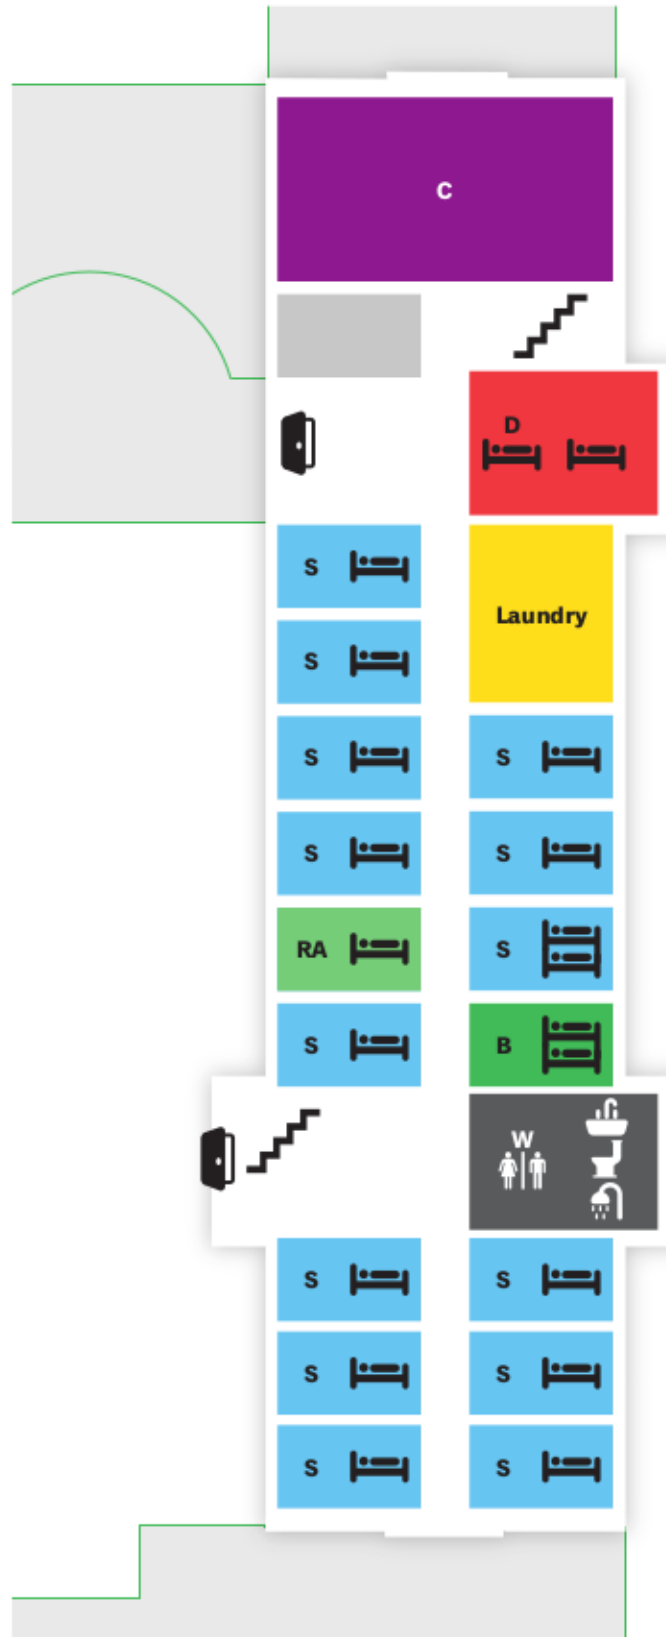

# BRONSON HOUSE – GROUND LEVEL

## Legend

- S** Single
- B** Bunk
- D** Double
- RA** RA Room
- W** Washroom
- C** Common Area
- L** Laundry
- Stairs
- Door
- Elevator
- Gender Neutral Washroom
- Bed
- Bunk Bed
- Sink
- Toilet
- Shower