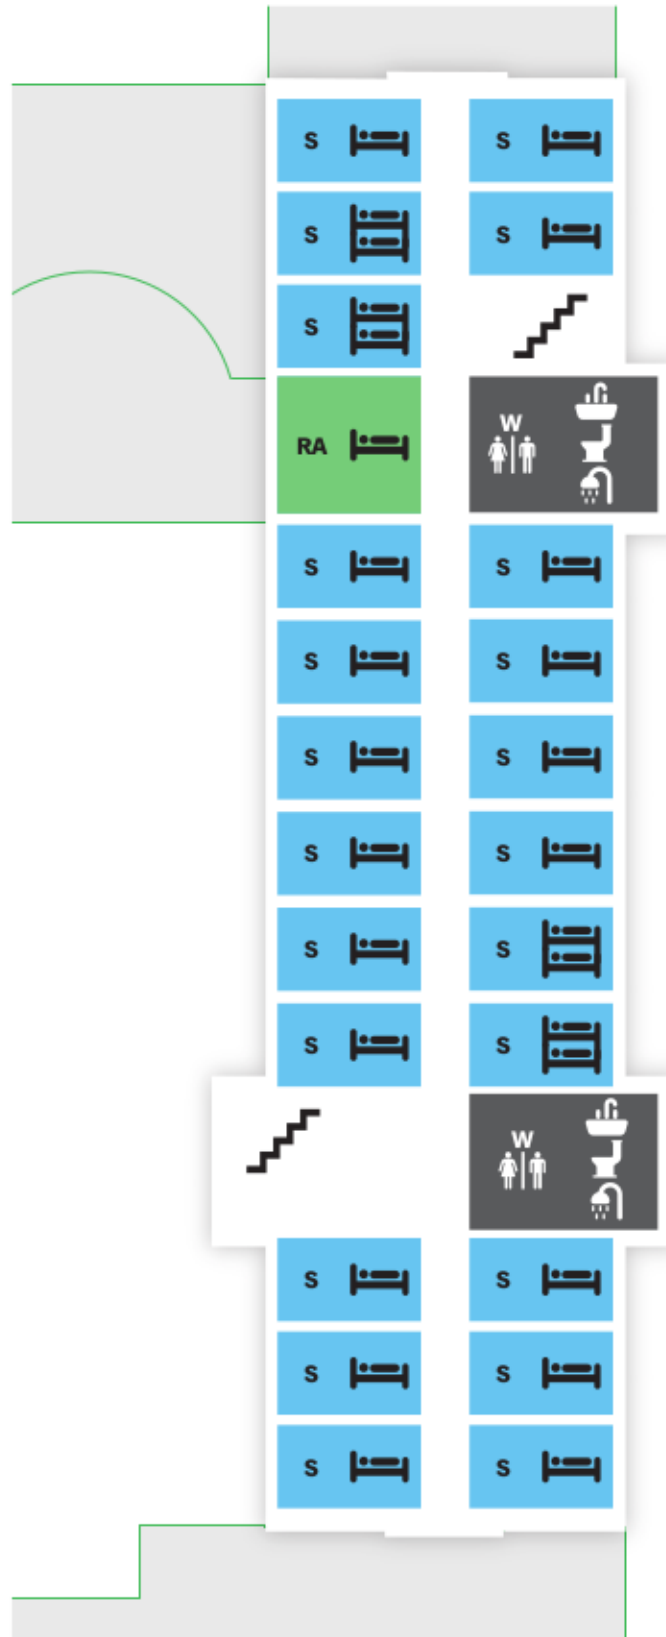

BRONSON HOUSE – LEVEL 3