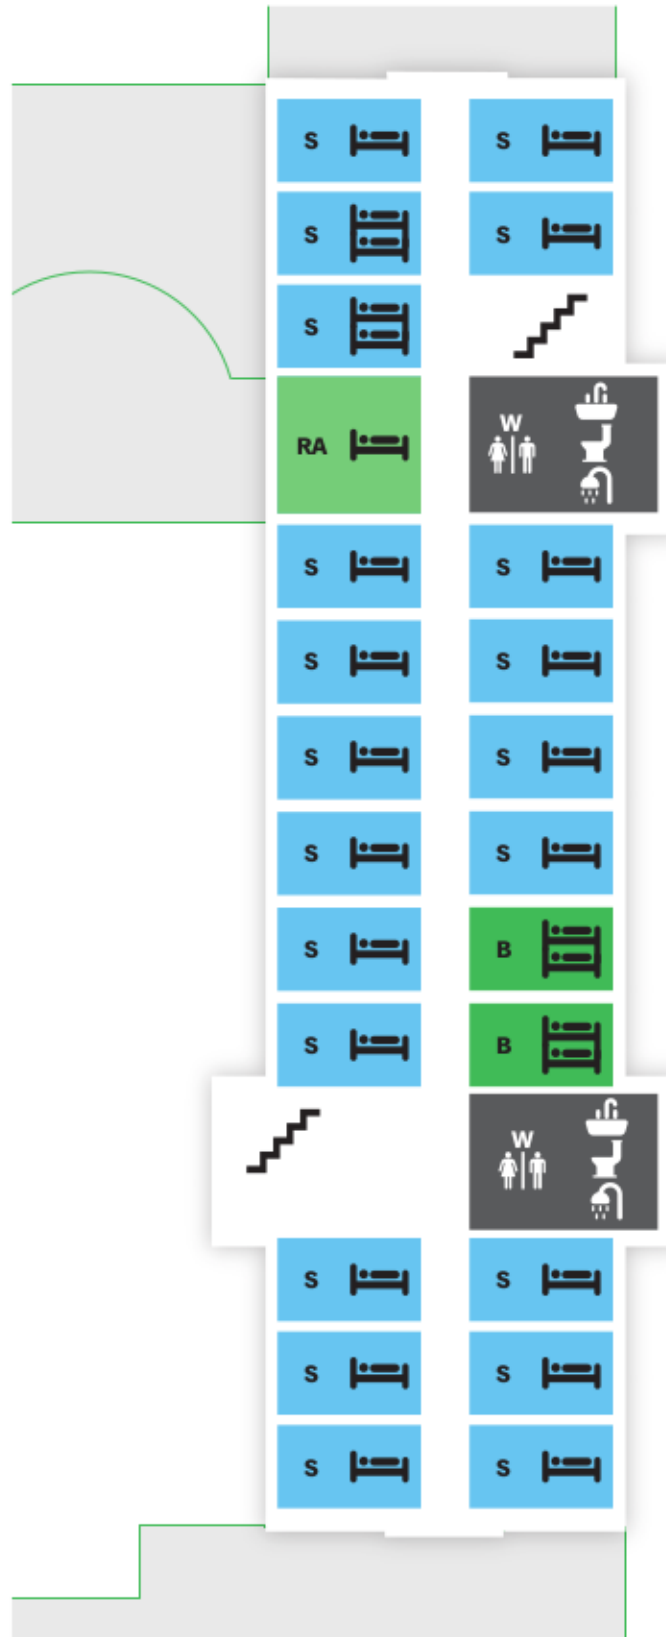

## Legend

- S** Single
- B** Bunk
- D** Double
- RA** RA Room
- W** Washroom
- C** Common Area
- L** Laundry
- Stairs
- Door
- Elevator
- Gender Neutral Washroom
- Bed
- Bunk Bed
- Sink
- Toilet
- Shower

# BRONSON HOUSE – LEVEL 1