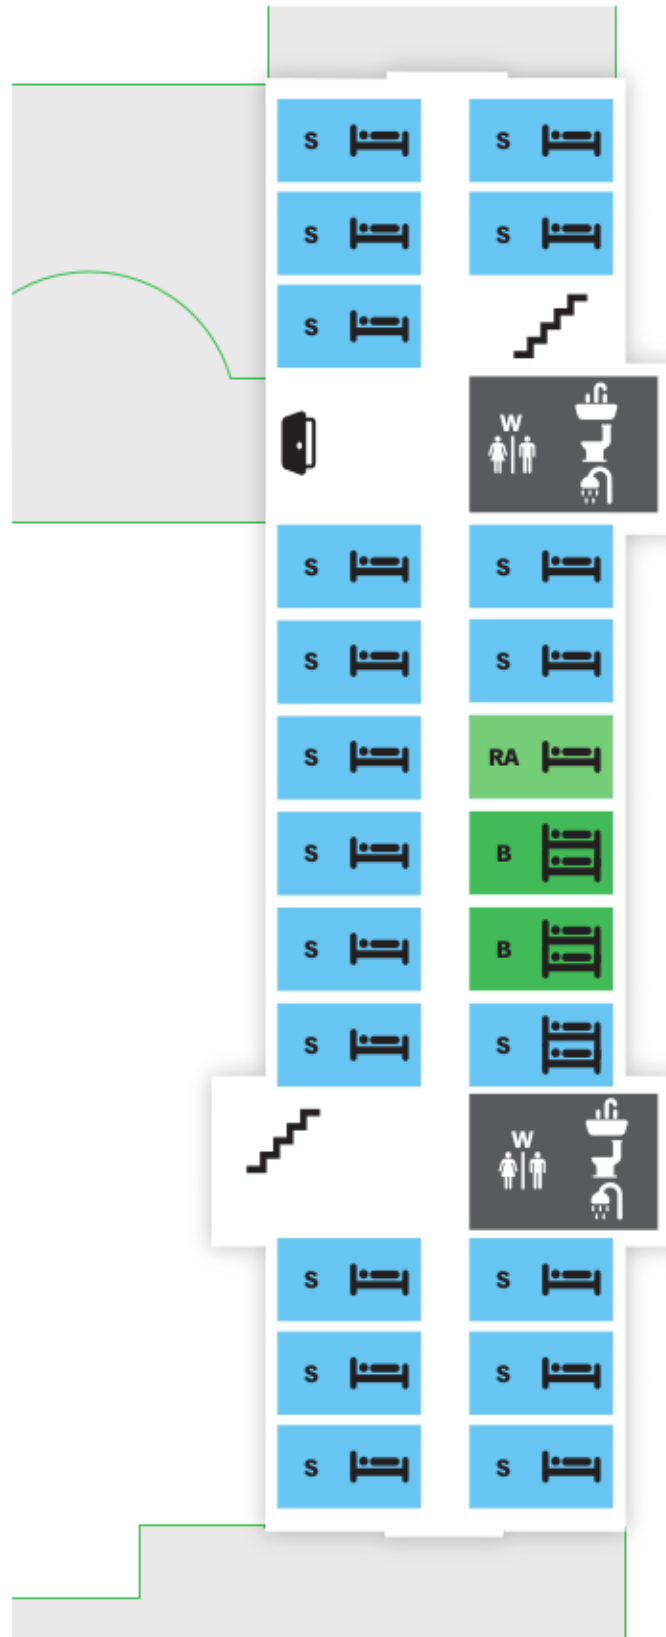

# BRONSON HOUSE – GROUND LEVEL

## Legend

- S** Single
- B** Bunk
- D** Double
- RA** RA Room
- W** Washroom
- C** Common Area
- L** Laundry
- Stairs
- Door
- Elevator
- Gender Neutral Washroom
- Bed
- Bunk Bed
- Sink
- Toilet
- Shower