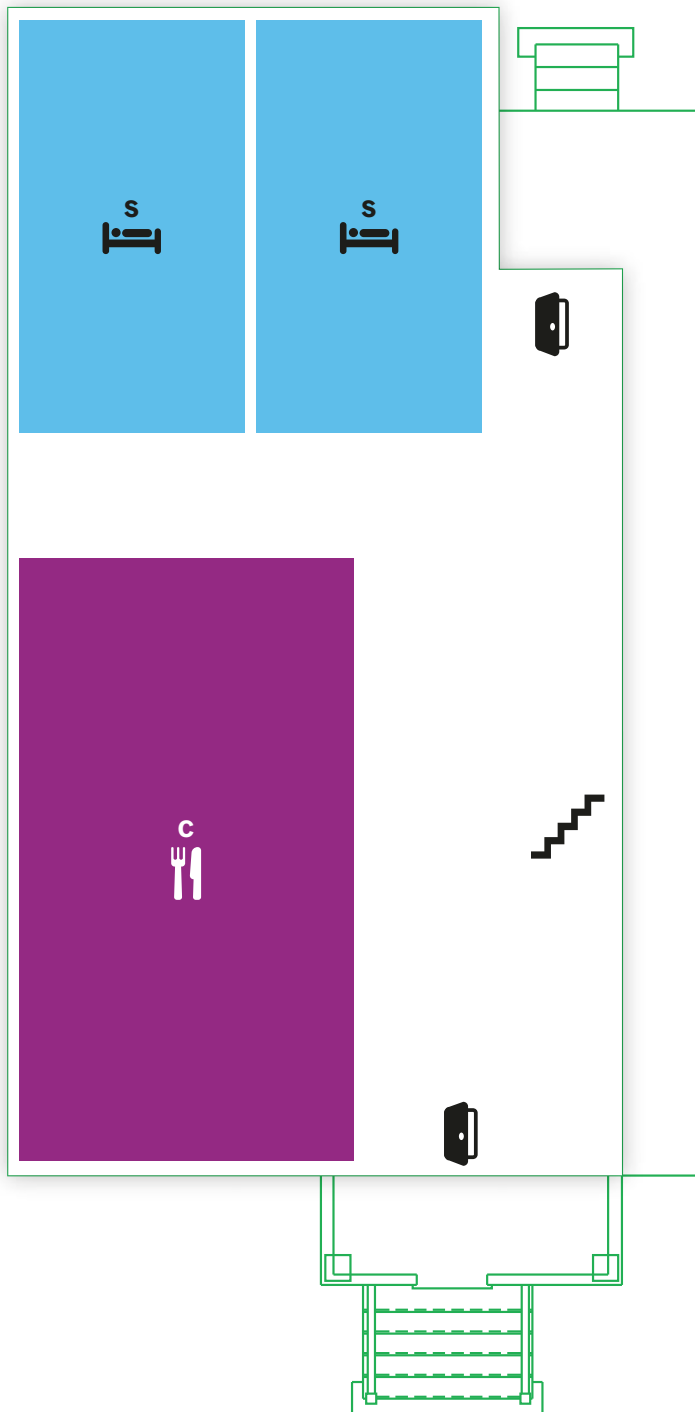

1410 Henry Street
LEVEL 1

Legend

- S** Single
- D** Double
- RA** RA Room
- W** Washroom
- C** Common Area
- L** Laundry
- Stairs
- Door
- Co-ed Washroom
- Kitchen
- Bed
- Sink
- Toilet
- Shower

1410 Henry Street
LEVEL 2

Legend

- S Single
- D Double
- RA RA Room
- W Washroom
- C Common Area
- L Laundry
- Stairs
- Door
- Co-ed Washroom
- Kitchen
- Bed
- Sink
- Toilet
- Shower