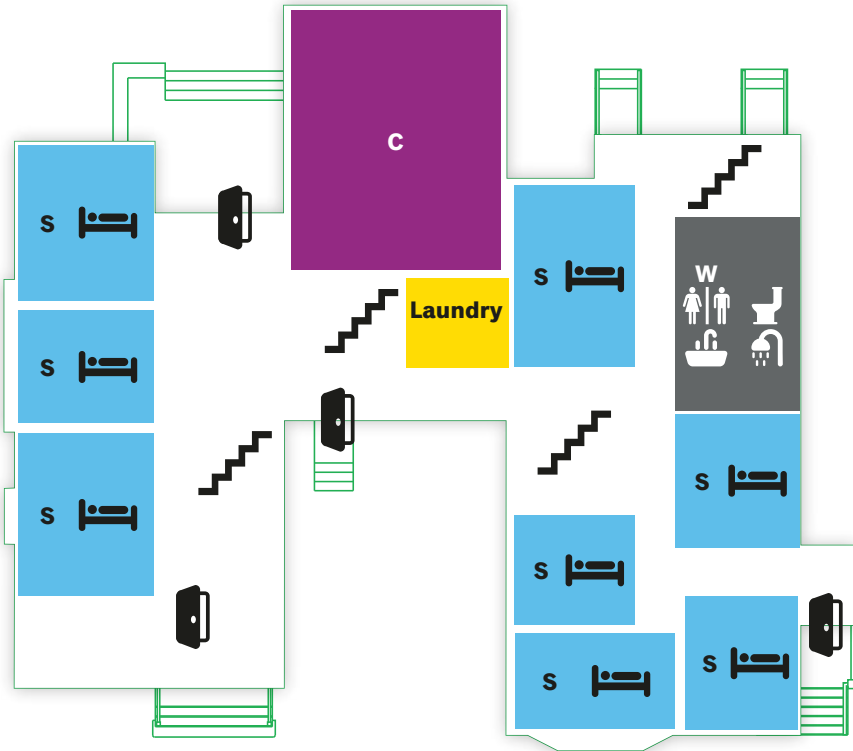

# Colpitt House LEVEL 1

## Legend

<b>S</b>	Single
<b>D</b>	Double
<b>RA</b>	RA Room
<b>W</b>	Washroom
<b>C</b>	Common Area
<b>L</b>	Laundry
	Stairs
	Door
	Co-ed Washroom
	Kitchen
	Bed
	Sink
	Toilet
	Shower

# Colpitt House LEVEL 2

## Legend

- S Single
- D Double
- RA RA Room
- W Washroom
- C Common Area
- L Laundry
- Stairs
- Door
- Co-ed Washroom
- Kitchen
- Bed
- Sink
- Toilet
- Shower