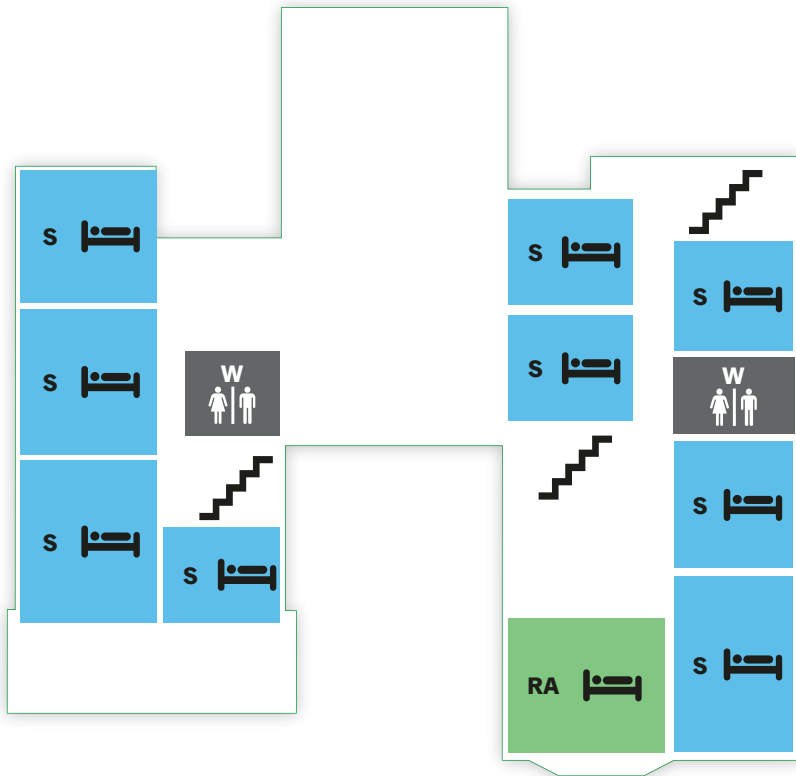

# Colpitt House LEVEL 1

## Legend

<b>S</b>	Single
<b>D</b>	Double
<b>RA</b>	RA Room
<b>W</b>	Washroom
<b>C</b>	Common Area
<b>L</b>	Laundry
	Stairs
	Door
	Co-ed Washroom
	Kitchen
	Bed
	Sink
	Toilet
	Shower

# Colpitt House LEVEL 2

## Legend

- S Single
- D Double
- RA RA Room
- W Washroom
- C Common Area
- L Laundry
- Stairs
- Door
- Co-ed Washroom
- Kitchen
- Bed
- Sink
- Toilet
- Shower