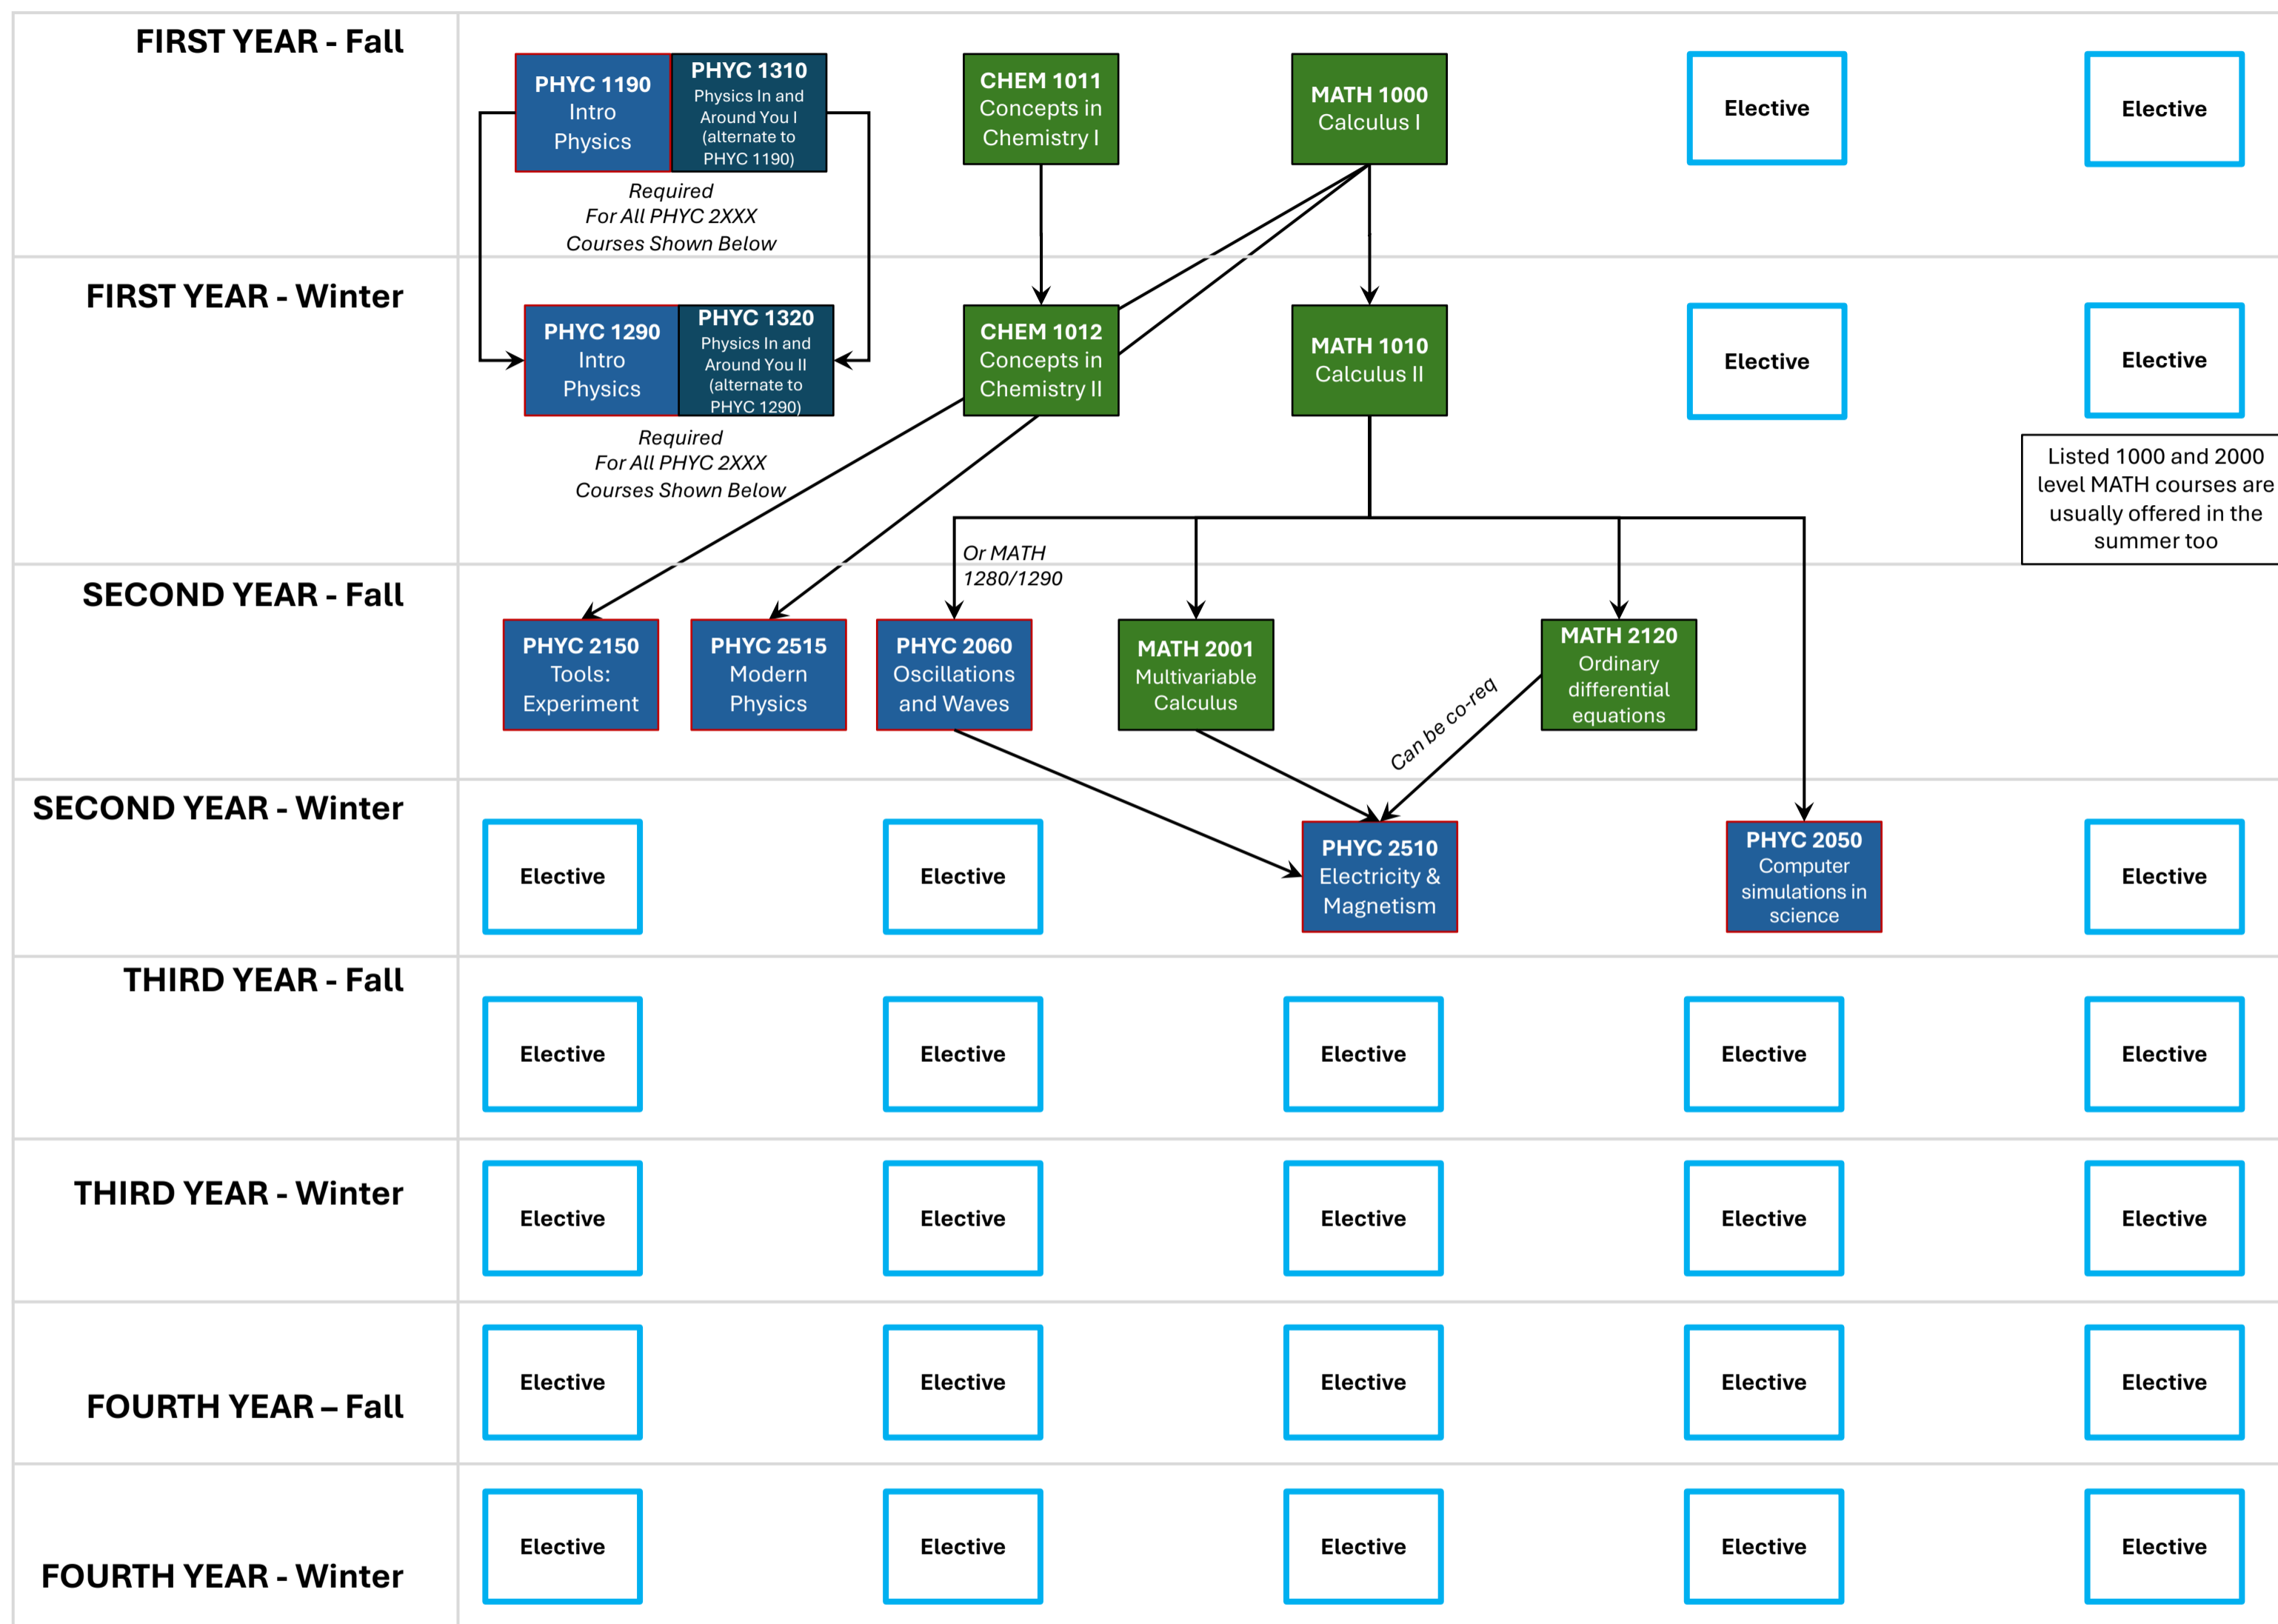

Major Program

2025/2026 Academic Year

LEGEND	PHYC required	Non-PHYC required	Prerequisite →

This document is a guide. Always check your degree plan against official systems (e.g., DARS).

Listed 1000 and 2000 level MATH courses are usually offered in the summer too

Six additional physics credit hours at or above the 2000 level

A minimum of 21 additional physics credit hours at or above the 3000 level

See the additional requirements from the Faculty of Science in the Academic Calendar