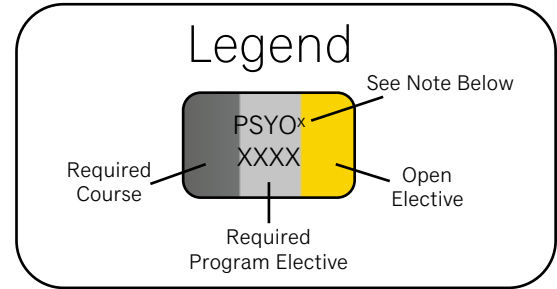

Psychology Degree (BA or BSc)

Year-by-Year Courses at a Glance

For more detailed descriptions, please visit dal.ca/psychandneuro

"This degree not only provided me with insight into why we, as humans, behave the way we do, but it also taught me many invaluable academic skills."

- Maggie MacLellan (BSc Psychology '15)

Year 1

PSYO 1011+ (B-)	Elective	Elective	Elective	Elective
PSYO 1012+ (B-)	Elective	Elective	Elective	Elective

*Or equivalent

Year 2

PSYO 2000*	PSYO 2501	2000-lvl PSYO Elective	Elective	Elective
PSYO 2470	2000-lvl PSYO Elective	2000-lvl PSYO Elective	Elective	Elective

*Students pursuing an Honours degree require a grade of B+ or higher in PSYO 2000

Years 3 & 4 (120 credit hour major)

3000-lvl PSYO LAB Elective**	3000/4000-lvl PSYO Elective	3000/4000-lvl PSYO Elective	3000/4000-lvl PSYO Elective	Elective	Elective	Elective	Elective	Elective	Elective
3000/4000-lvl PSYO Elective	3000/4000-lvl PSYO Elective	3000/4000-lvl PSYO Elective	3000/4000-lvl PSYO Elective	Elective	Elective	Elective	Elective	Elective	Elective