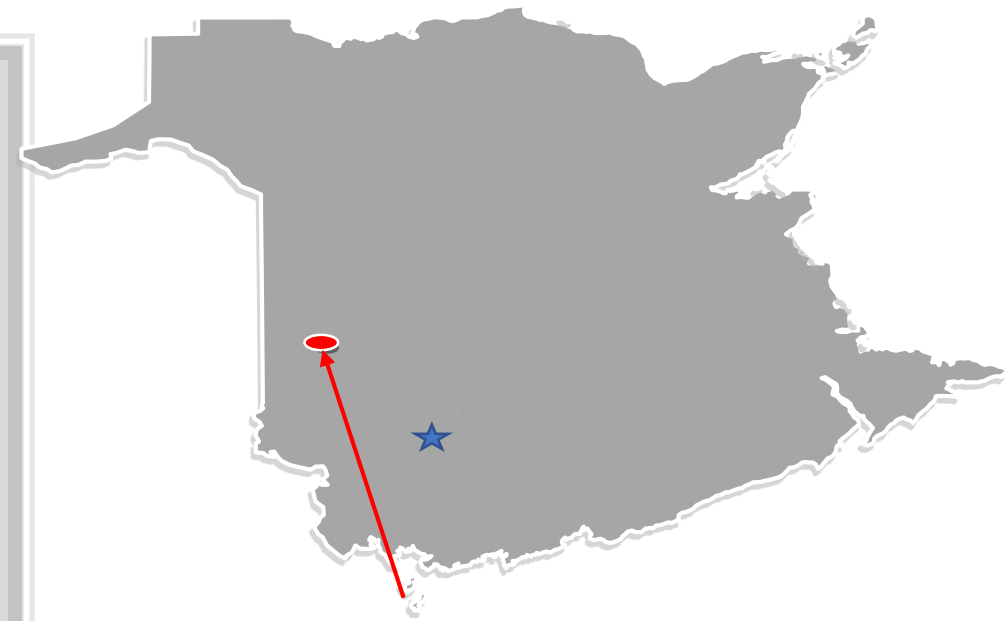

Dalhousie Family Medicine - New Brunswick Upper River Valley Area Electives

There are various communities that learners can complete electives, including but not limited to those on the right.

Some locations are rural and require a vehicle please indicate in your request whether you will have access to a vehicle and are able to accept a rural rotation.

Although accommodations and transportation are the responsibility of the clerk, the coordinator of the elective may be able to offer assistance.

★ Fredericton international airport [Map](#)

Upper River Valley Area

Community	Approx. Distance/Driving Time form Fredericton Airport	Map Link
Florenceville	152km/1h 26m	Map
Perth-Andover	190km/1h 45m	Map
Waterville	128km/1h 13m	Map
Woodstock	114km/1h 3m	Map