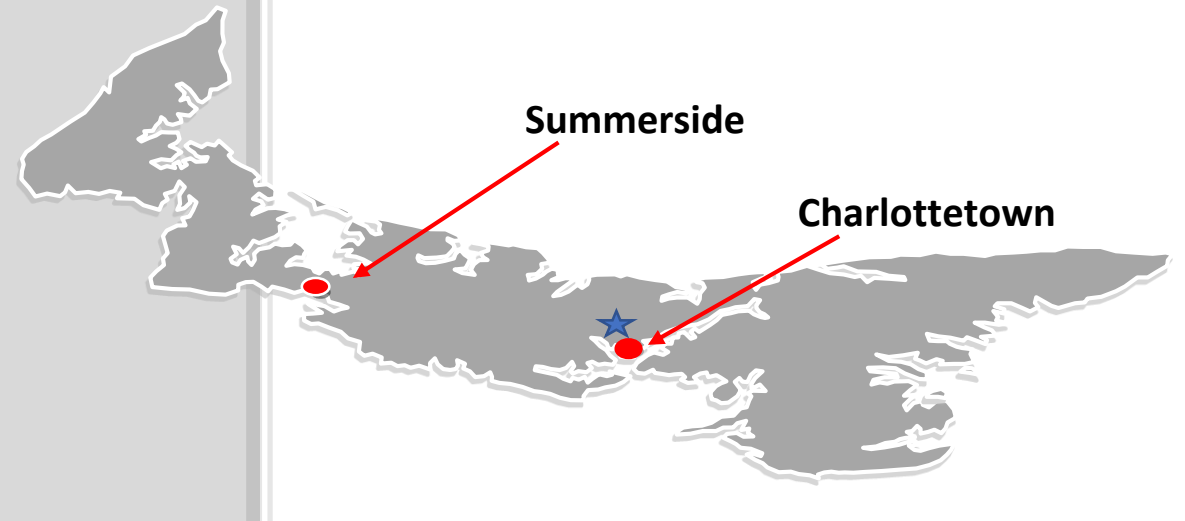

# Dalhousie Family Medicine Prince Edward Island Electives

There are various communities that learners can complete electives, including but not limited to those on the right.

Some locations are rural and require a vehicle please indicate in your request whether you will have access to a vehicle and are able to accept a rural rotation.

Although accommodations and transportation are the responsibility of the clerk, the coordinator of the elective may be able to offer assistance.

★ Charlottetown airport [Map](#)

Community	Approx. Distance/Driving Time form Charlottetown Airport	Map Link
Alberton	120km/1h 29m	<a href="#">Map</a>
Charlottetown	6km/12m	<a href="#">Map</a>
Cornwall	11km/14m	<a href="#">Map</a>
Kensington	45km/37m	<a href="#">Map</a>
Montague	60km/50m	<a href="#">Map</a>
North Rustico	30km/28m	<a href="#">Map</a>
O'Leary	114km/1h 27m	<a href="#">Map</a>
Sherwood	3km/6m	<a href="#">Map</a>
Souris	80km/58m	<a href="#">Map</a>
Summerside	58km/50m	<a href="#">Map</a>