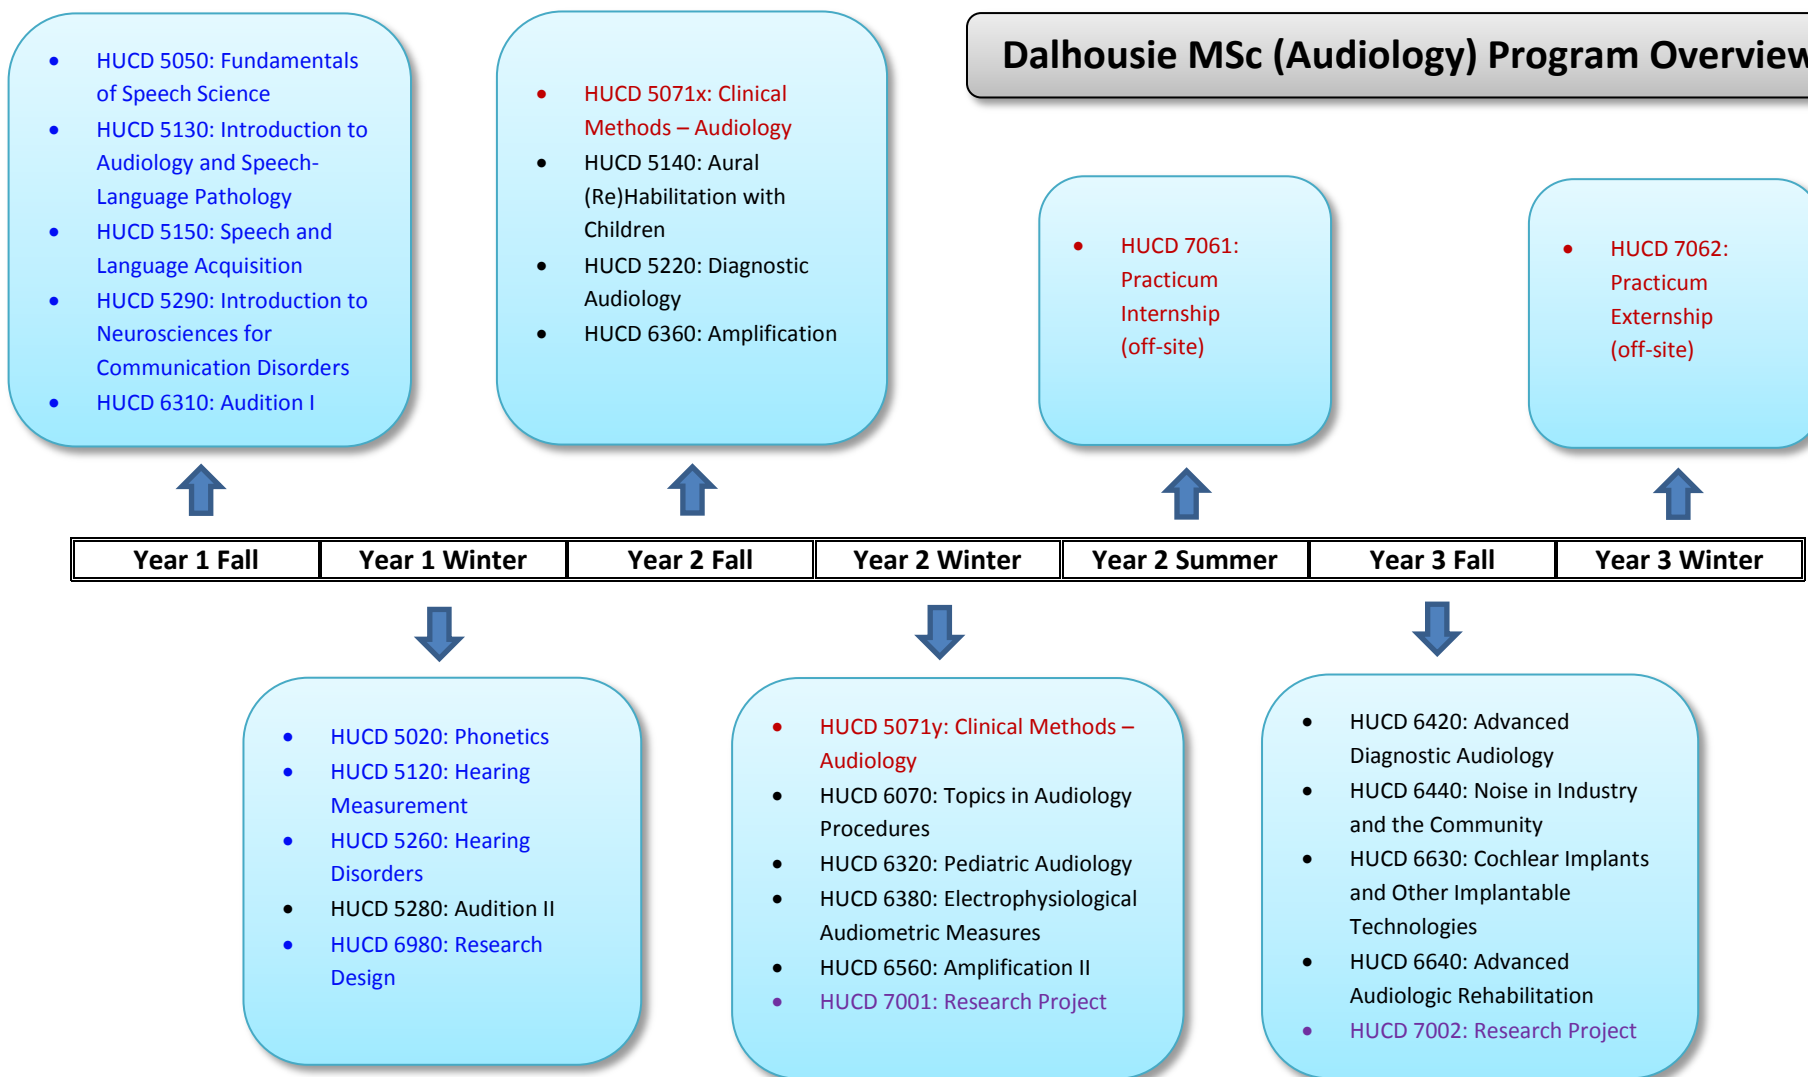

Dalhousie MSc (Audiology) Program Overview

- Black Text: Profession-specific courses
- Blue Text: Foundation Courses
- Red Text: Practicum Component
- Purple Text: Research Project Stream

Note:

- All students are registered for IPHE 5900 for the duration of the program