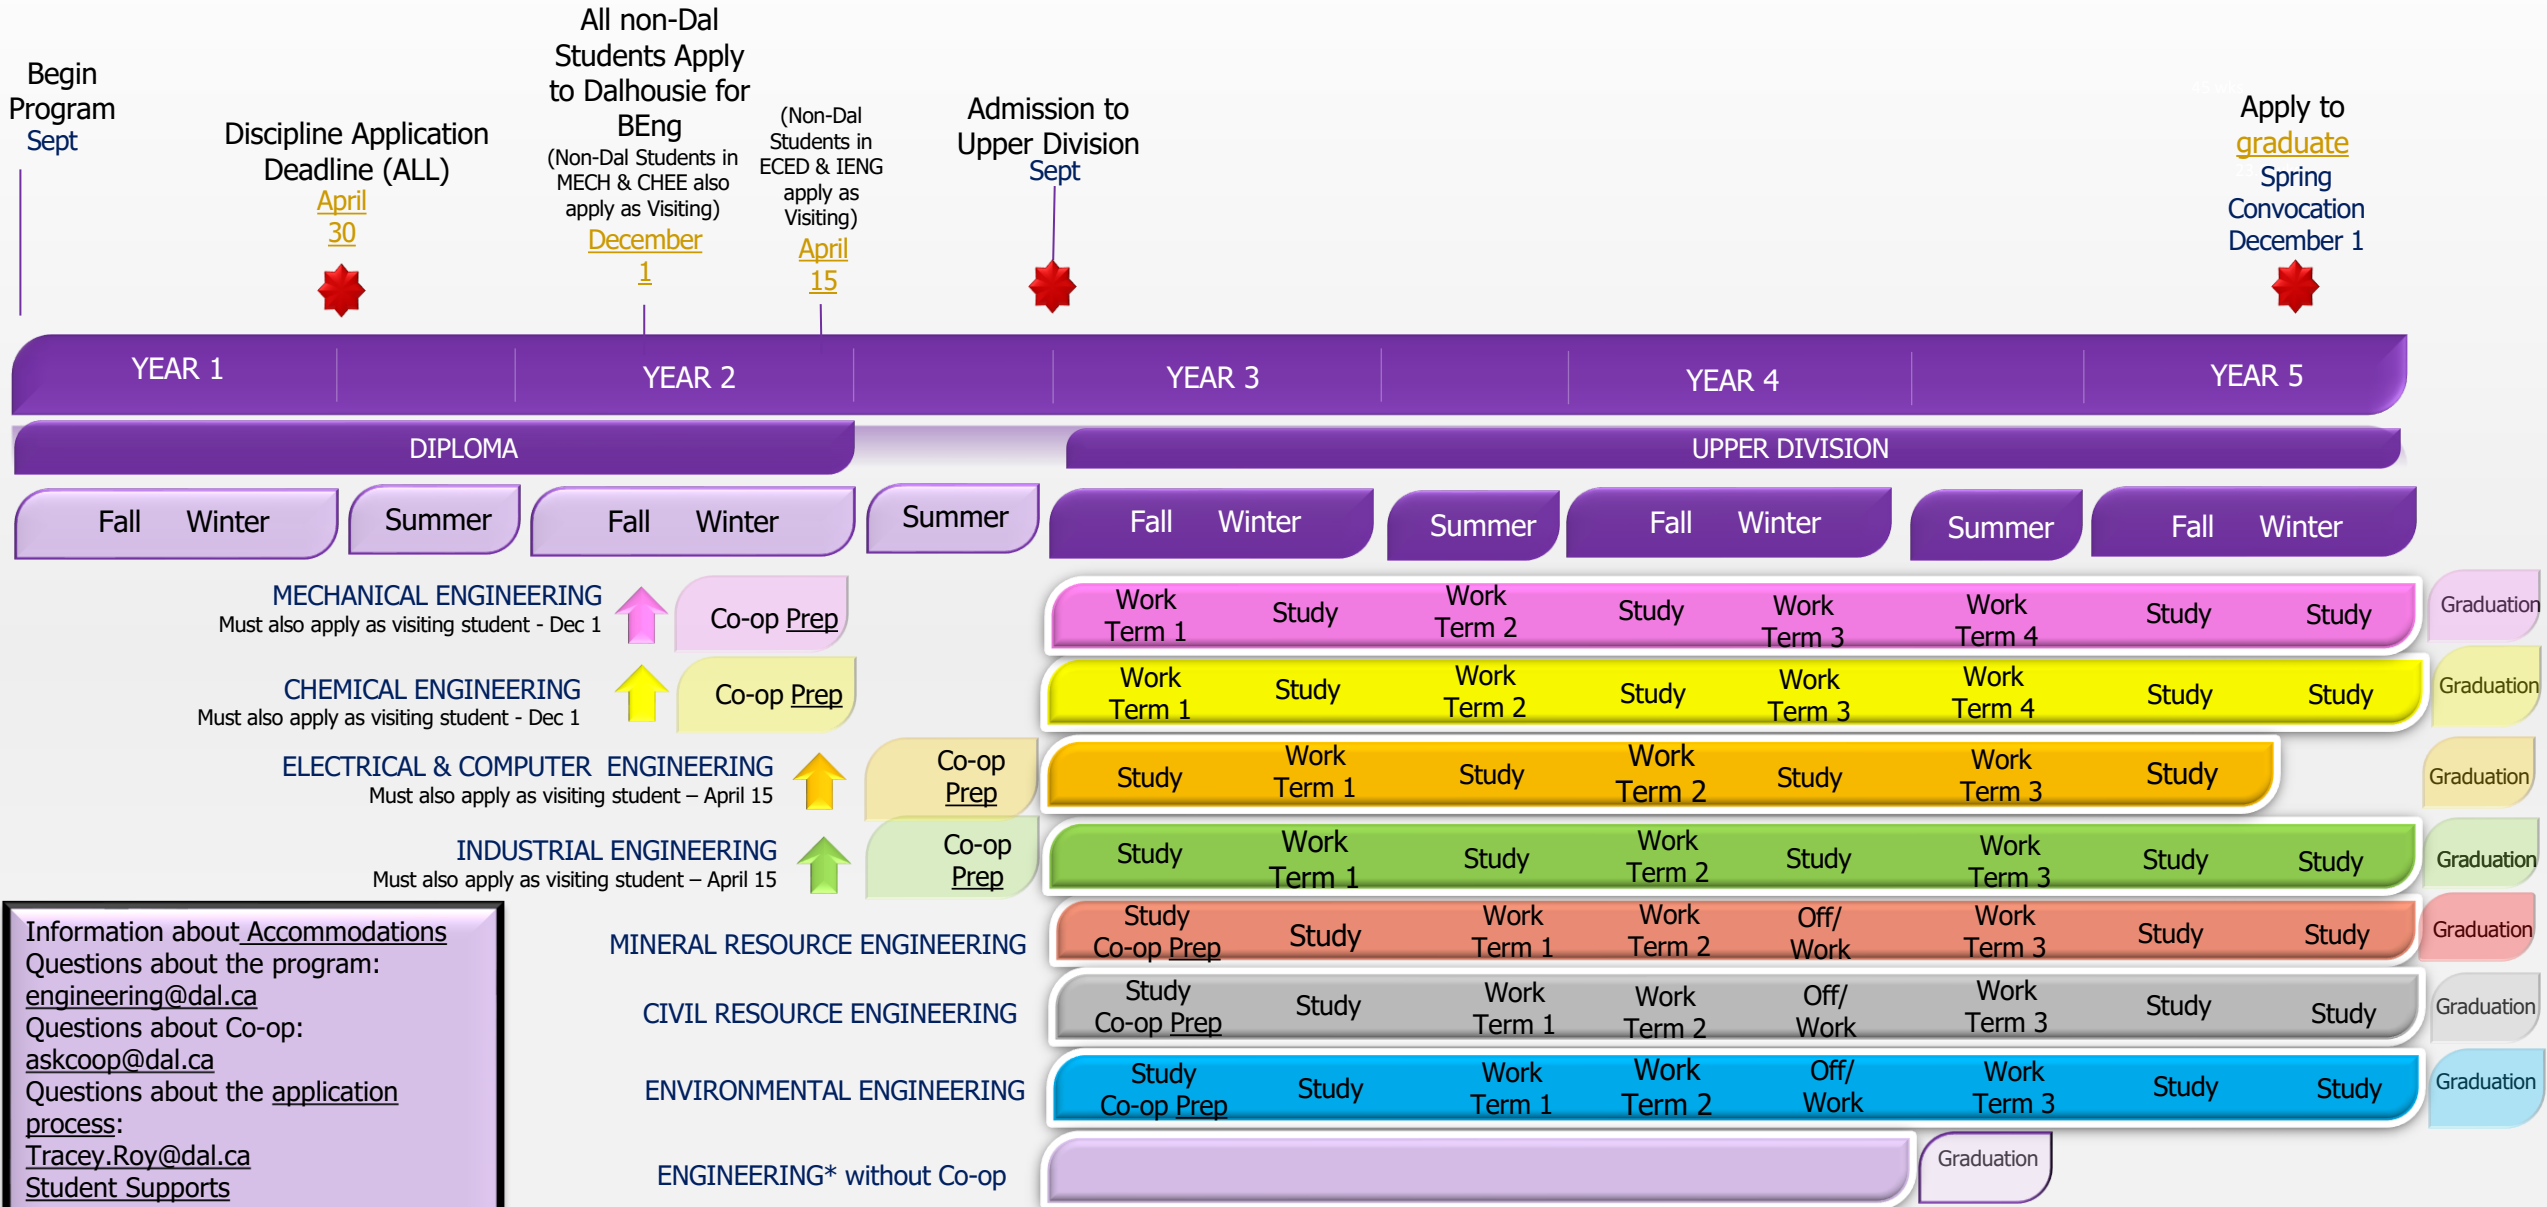

DALHOUSIE ENGINEERING TIMELINE

Information about [Accommodations](#)
Questions about the program:
engineering@dal.ca
Questions about Co-op:
askcoop@dal.ca
Questions about the [application process](#):
Tracey.Roy@dal.ca
[Student Supports](#)
[Scholarships](#)

* Industrial Engineering without Co-op starts in Summer before 3rd year