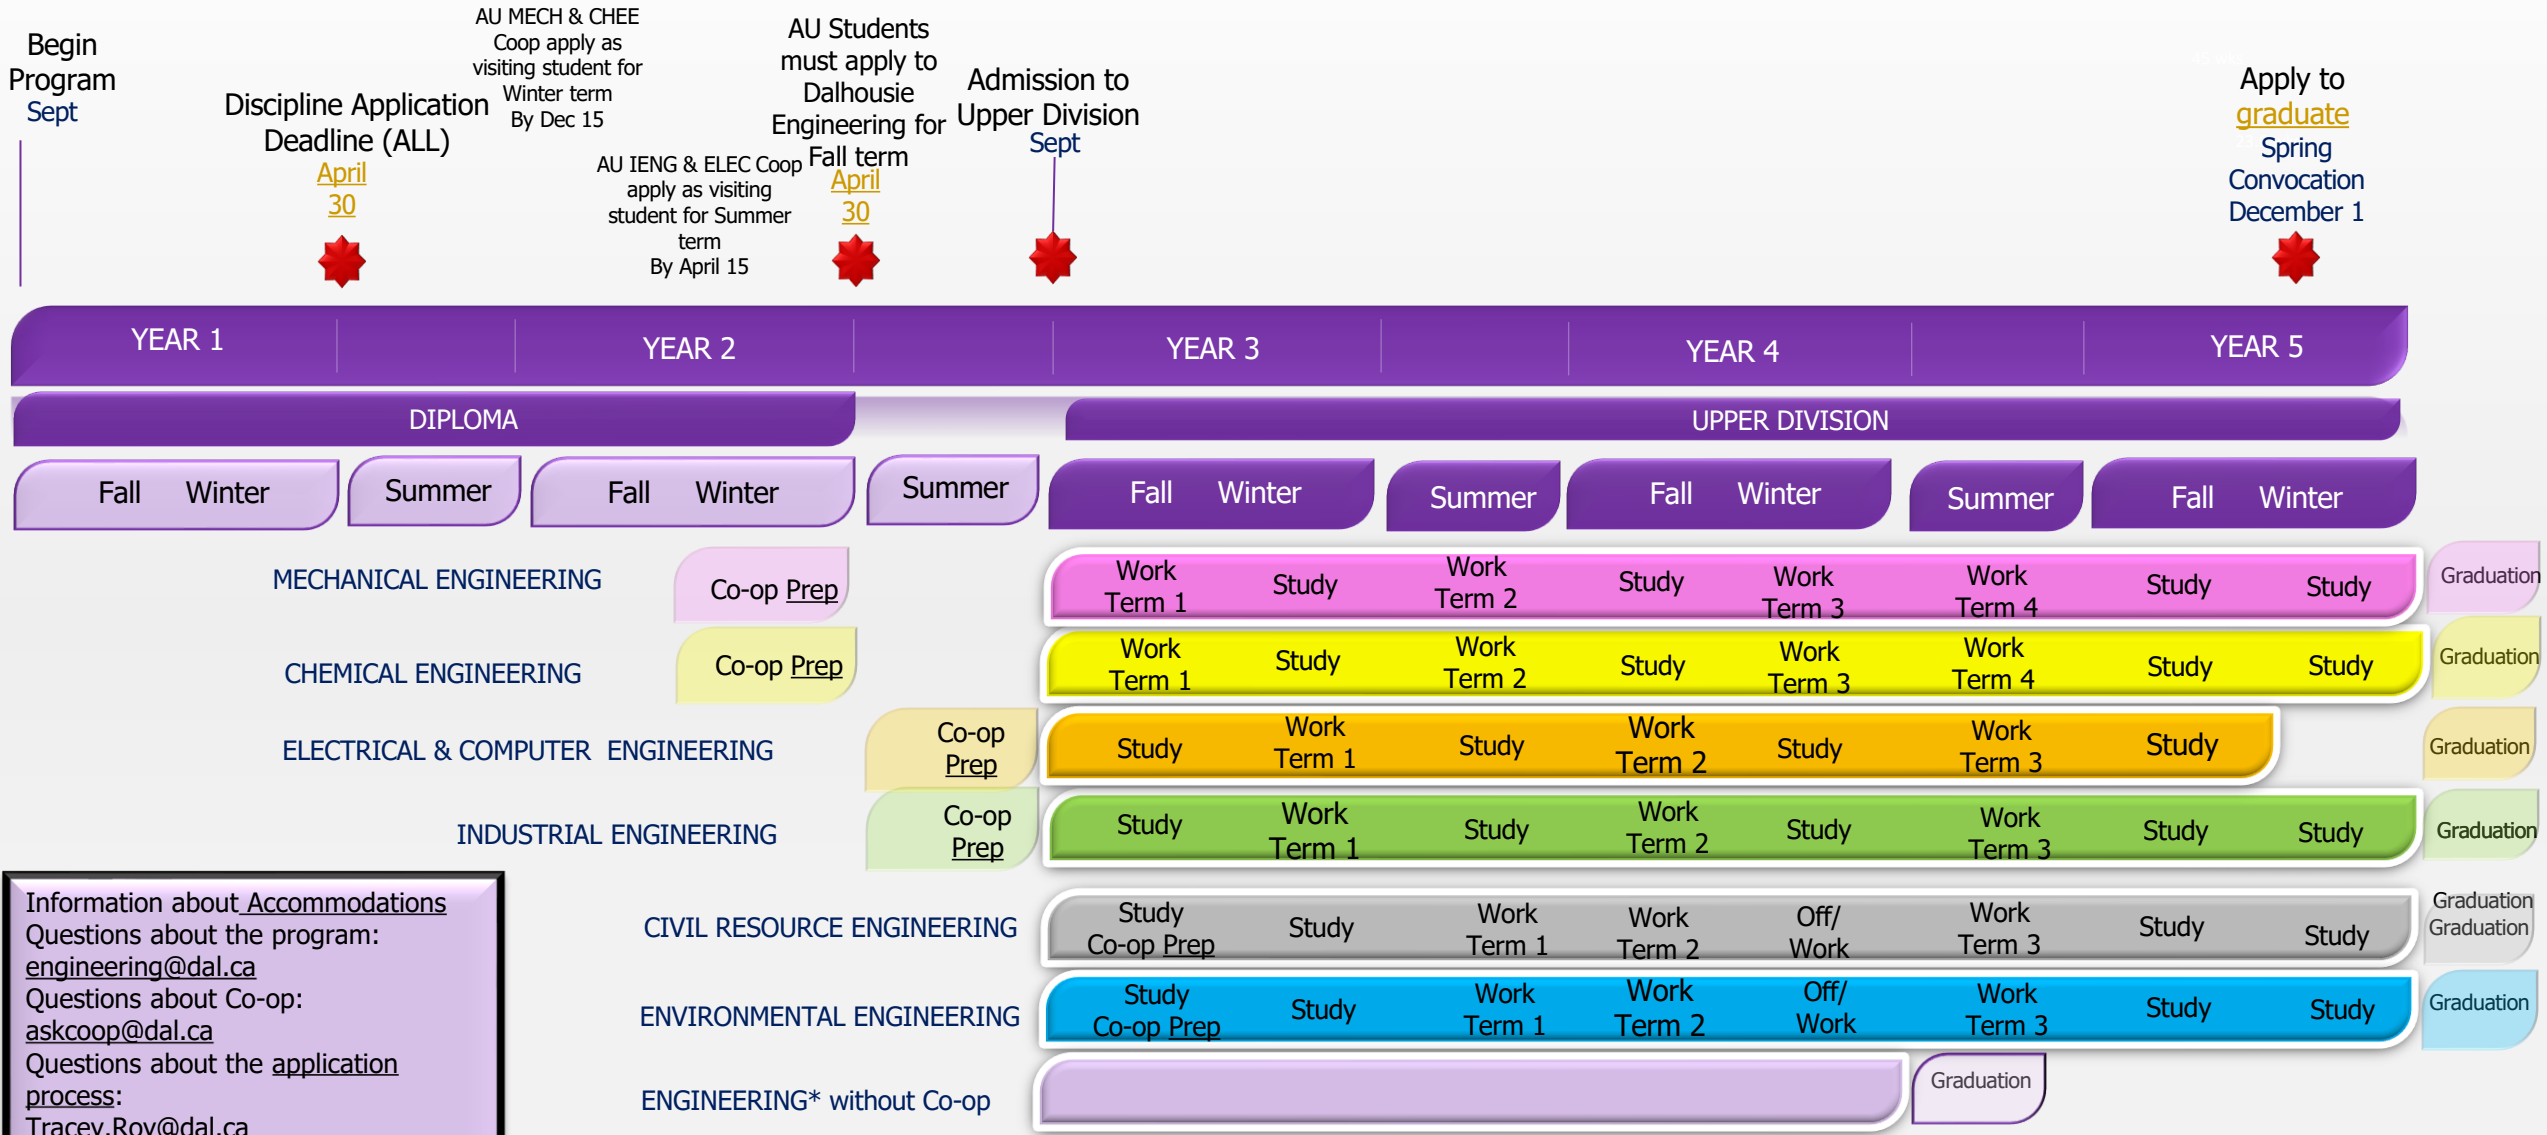

DALHOUSIE ENGINEERING TIMELINE

Information about [Accommodations](#)
Questions about the program:
engineering@dal.ca
Questions about Co-op:
askcoop@dal.ca
Questions about the [application process](#):
Tracey.Roy@dal.ca
[Student Supports](#)
[Scholarships](#)

* Industrial Engineering without Co-op starts in Summer before 3rd year