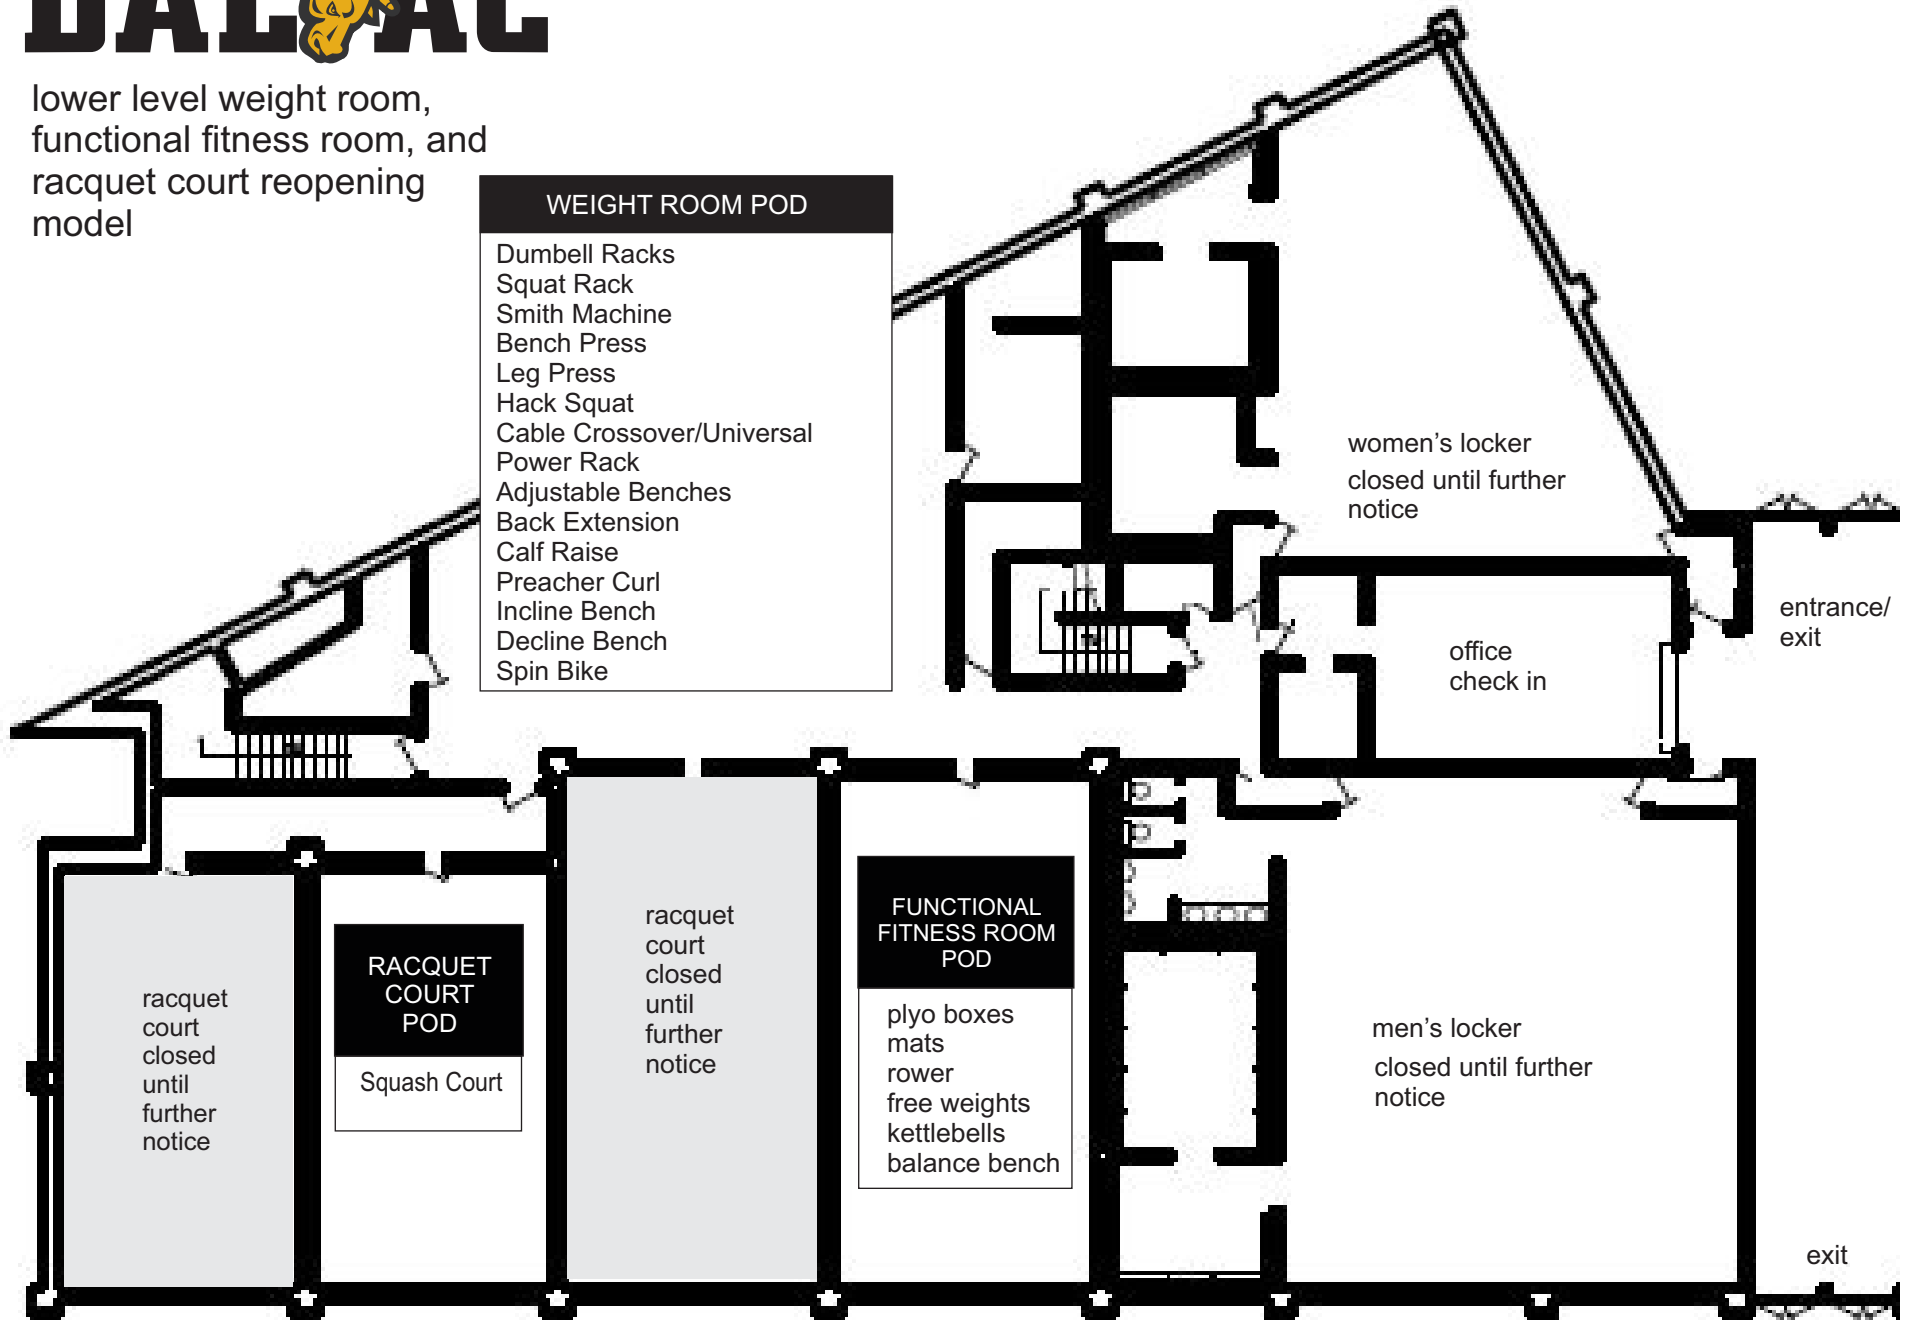

lower level weight room,
functional fitness room, and
racquet court reopening
model

WEIGHT ROOM POD

- Dumbbell Racks
- Squat Rack
- Smith Machine
- Bench Press
- Leg Press
- Hack Squat
- Cable Crossover/Universal
- Power Rack
- Adjustable Benches
- Back Extension
- Calf Raise
- Preacher Curl
- Incline Bench
- Decline Bench
- Spin Bike

women's locker
closed until further
notice

office
check in

entrance/
exit

racquet
court
closed
until
further
notice

**RACQUET
COURT
POD**

Squash Court

racquet
court
closed
until
further
notice

**FUNCTIONAL
FITNESS ROOM
POD**

- plyo boxes
- mats
- rower
- free weights
- kettlebells
- balance bench

men's locker
closed until further
notice

exit